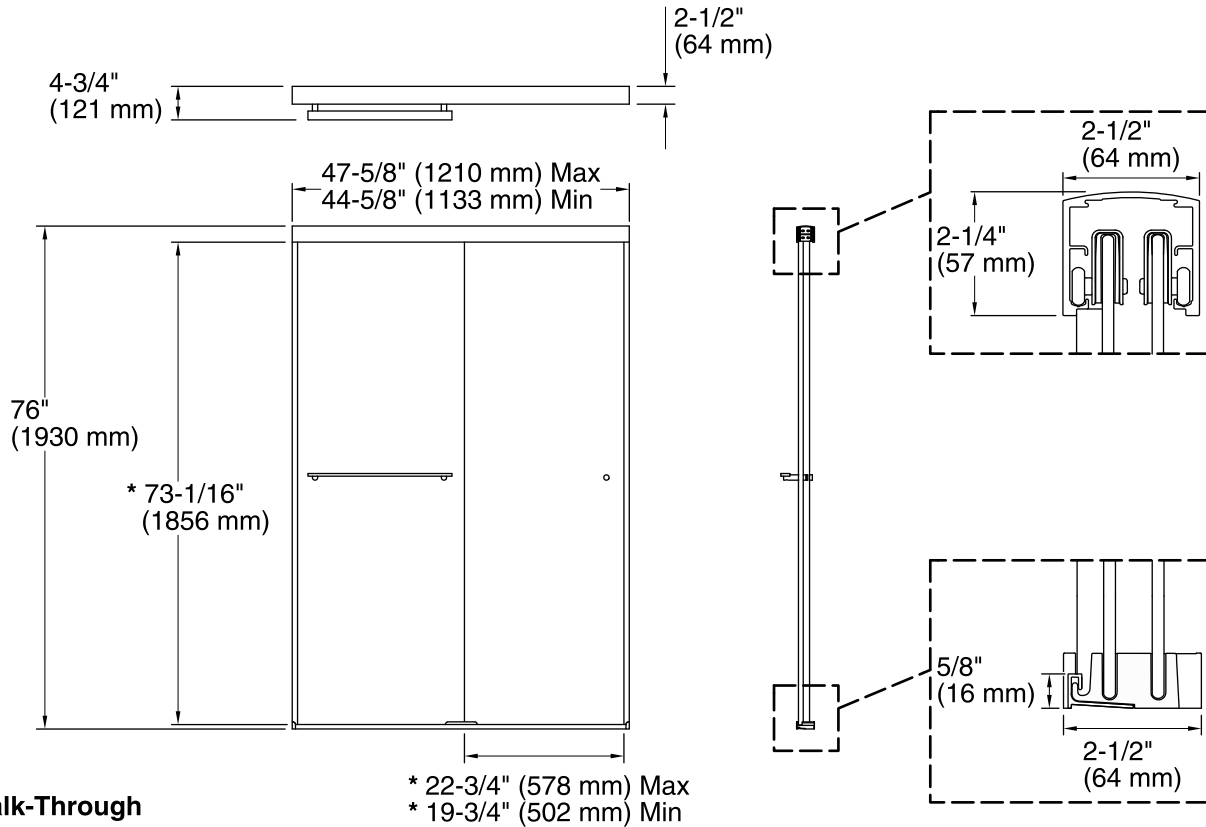

Technology

- Frameless, 5/16-inch-thick tempered Crystal Clear glass.
- Taller, 76-inch door height better showcases the space for taller shower applications.
- Center-guided door system for smooth, quiet sliding action.
- Frameless design with minimal metal allows for greater ease of cleaning.
- Contemporary towel bar and knob combination offers storage on the outside of the door without encroaching on the bathing space.
- Low bottom track creates easy entry and exit to the bathing space.
- CleanCoat® nanotechnology helps prevent bacteria, mildew and water stains on your glass, making it easy to clean and looking new.
- Out-of-plumb adjustability for simpler installation.

Available Glass Options

| Code | Description |
|------|---------------|
| L | Crystal Clear |

Technical Information

All product dimensions are nominal.

Installation type: For shower base installation

Opening style: Sliding/Bypass

Opening Width - Min: 44-5/8" (1133 mm)

Opening Width - Max: 47-5/8" (1210 mm)

Walk-through - Min: 19-3/4" (502 mm)

Walk-through - Max: 22-3/4" (578 mm)

Glass thickness: 5/16" (8 mm)

Glass coating: CleanCoat®

Notes

Install this product according to the installation guide.

Wall jambs are made of clear plastic and may not cover existing shower door holes.

NOTICE: The vertical opening should be a minimum of 78-1/2" (1994 mm) to allow clearance for installing the top track over the wall jambs.