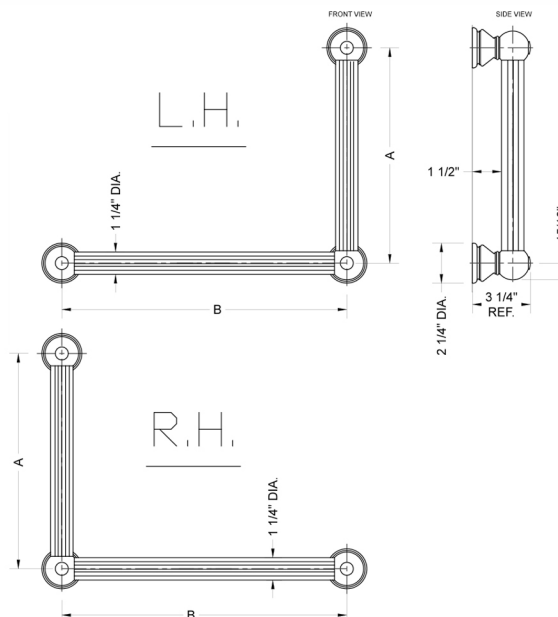

G33 12H x 12W 90° Grab Bar

Model #: **G33-12H-12W-**

FEATURES:

- ADA compliant when properly installed
- All brass construction, fully polished & plated
- All grab bars can be custom sized. Contact JACLO for pricing & availability
- Optional handshower sliders and toilet paper/wash cloth holders can be added only upon initial order
- Grab bars over 32" REQUIRE a middle post

SPECIFICATION DRAWING:

BRASS LUXURY GRAB BAR			
PART. #	DESCRIPTION	A H	B W
G33-12H-12W	CENTER TO CENTER	12"	12"
G33-12H-16W	CENTER TO CENTER	12"	16"
G33-12H-24W	CENTER TO CENTER	12"	24"
G33-12H-32W	CENTER TO CENTER	12"	32"
G33-16H-12W	CENTER TO CENTER	16"	12"
G33-16H-16W	CENTER TO CENTER	16"	16"
G33-16H-24W	CENTER TO CENTER	16"	24"
G33-16H-32W	CENTER TO CENTER	16"	32"
G33-24H-12W	CENTER TO CENTER	24"	12"
G33-24H-16W	CENTER TO CENTER	24"	16"
G33-24H-24W	CENTER TO CENTER	24"	24"
G33-24H-32W	CENTER TO CENTER	24"	32"
G33-32H-12W	CENTER TO CENTER	32"	12"
G33-32H-16W	CENTER TO CENTER	32"	16"
G33-32H-24W	CENTER TO CENTER	32"	24"
G33-32H-32W	CENTER TO CENTER	32"	32"