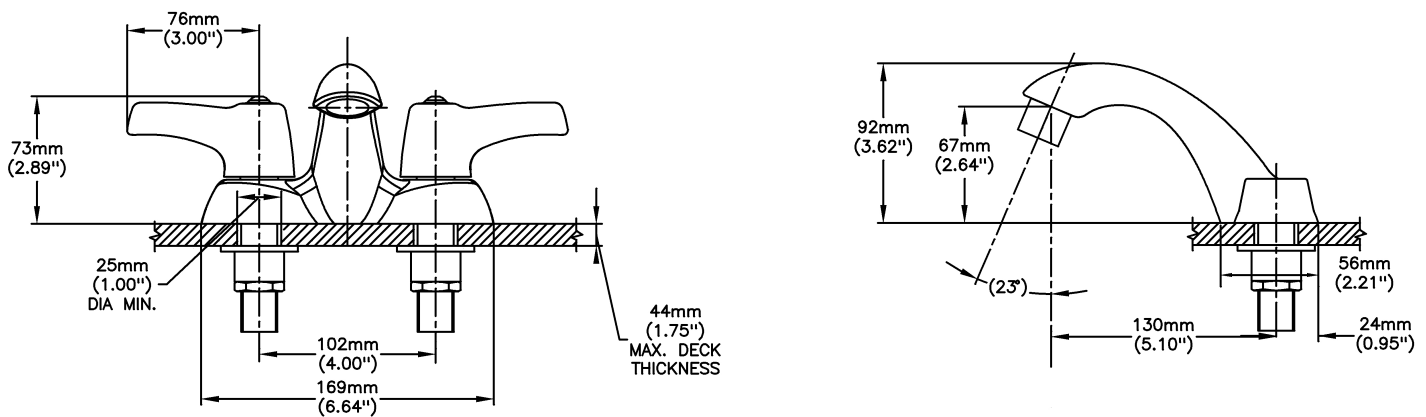

#### SPECIFICATION:

- HEAVY DUTY CAST BRASS centerset faucet
- 102mm (4") centers, two handle
- Polished chrome plated finish with polished underspout
- Metal hold-down package
- Designed for routine 180°F (82°C) disinfection cycles up to 30 mins
- Outlet#: 4 - Standard 1.5 GPM (5.7 L/Min) Flow Control Aerator
- Handle#: 3 - 76 mm (3") Lever Blade Handles-ADA Compliant-Metal-Color indexed-Vandal Resistant (VR) screws
- Standard Product Less Pop-up (No Pop-up Hole)

#### OPERATION:

- Not Available

***(Dimensional drawing on following page)***

Delta reserves the right (1) to make changes to specifications and materials, and (2) to change or discontinue models, both without notice or obligation. Dimensions are for reference. Measurement may vary plus or minus 6mm(0.25"). Mounting locations are suggested only. Check with local codes for requirements in your area. This spec was produced April 13, 2021.

INLETS: 1/2" MIP/COUPLING NUTS (NUTS NOT SUPPLIED)

Delta reserves the right (1) to make changes to specifications and materials, and (2) to change or discontinue models, both without notice or obligation. Dimensions are for reference. Measurement may vary plus or minus 6mm(0.25"). Mounting locations are suggested only. Check with local codes for requirements in your area. This spec was produced April 13, 2021.