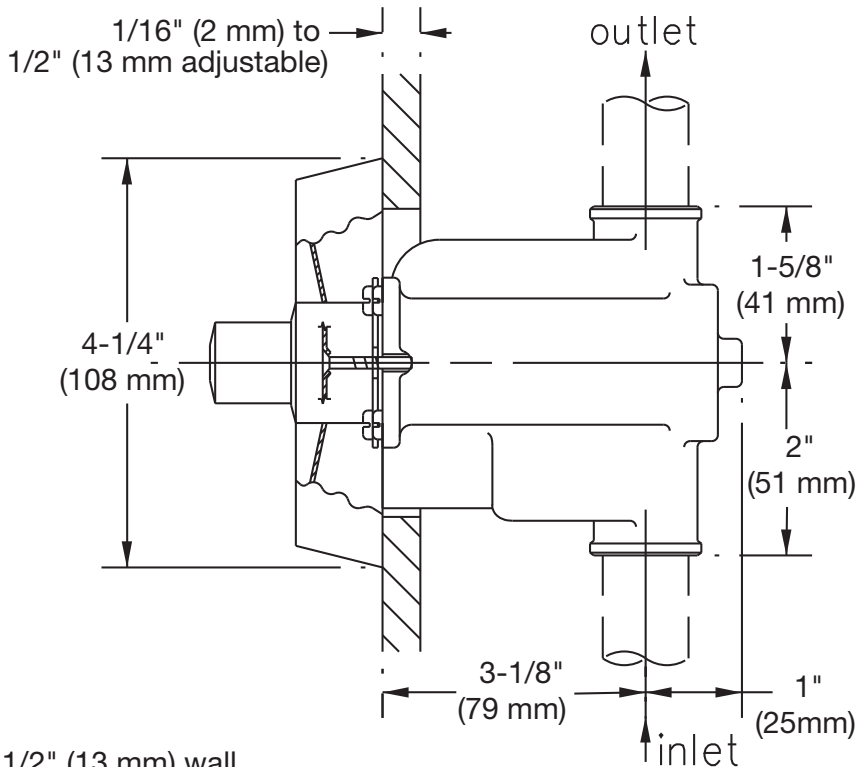

Location:

Showeroff Shower Limiter Valve 4-428

Specification Submittal

Model Numbers

- 4-428 Showeroff Shower limiter valve

Modifications

- STN Satin Nickel finish
- TRM Trim only, valve not included

Warranty

- Limited Lifetime - to the original end purchaser in residential / consumer installations.
- 5 years - for commercial installations

Feature Highlights

- Showeroff limiter valve for steel walls
- Integral service stop for shutting water off when servicing valve cartridge
- 1/2 inch IPS back connections
- Vandal resistant mounting fasteners, recessed hex socket type

Dimensions Showeroff Shower Valve, 4-428

Notes:

- (1) Illustrated with 1/2" (13 mm) wall
- (2) Dimensions subject to change without notice