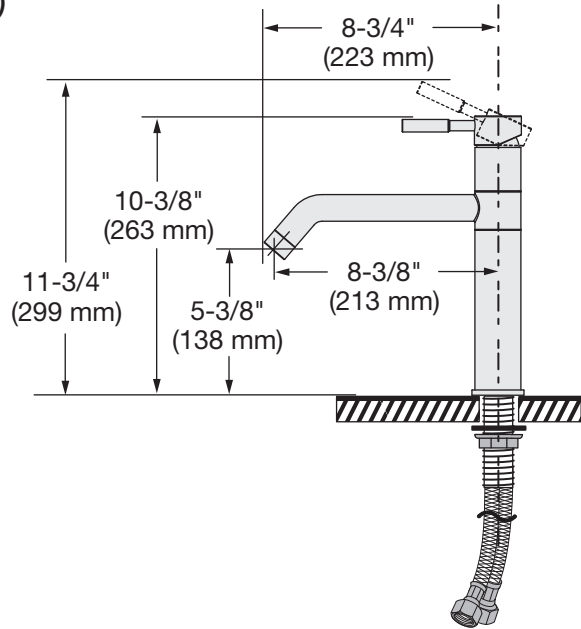

Quick Install Guide Dia Kitchen Faucet, S-2660

Faucet Part No. KN-328

Step 3
Flush lines and
check for leaks

Dimensions Dia Kitchen Faucet, S-2660

Faucet Part No. KN-328

Parts Assembly Dia Kitchen Faucet, S-2660

Faucet Part No. KN-328

Replacement Parts

Part Number	Item
KN-4	Cartridge 
RK-023-2.2 RK-023-1.5 RK-023-1.0	Aerator washer & retainer  2.2 gpm (8.3 L/min) 1.5 gpm (5.7 L/min) 1.0 gpm (3.8 L/min)

Ordering replacement parts: