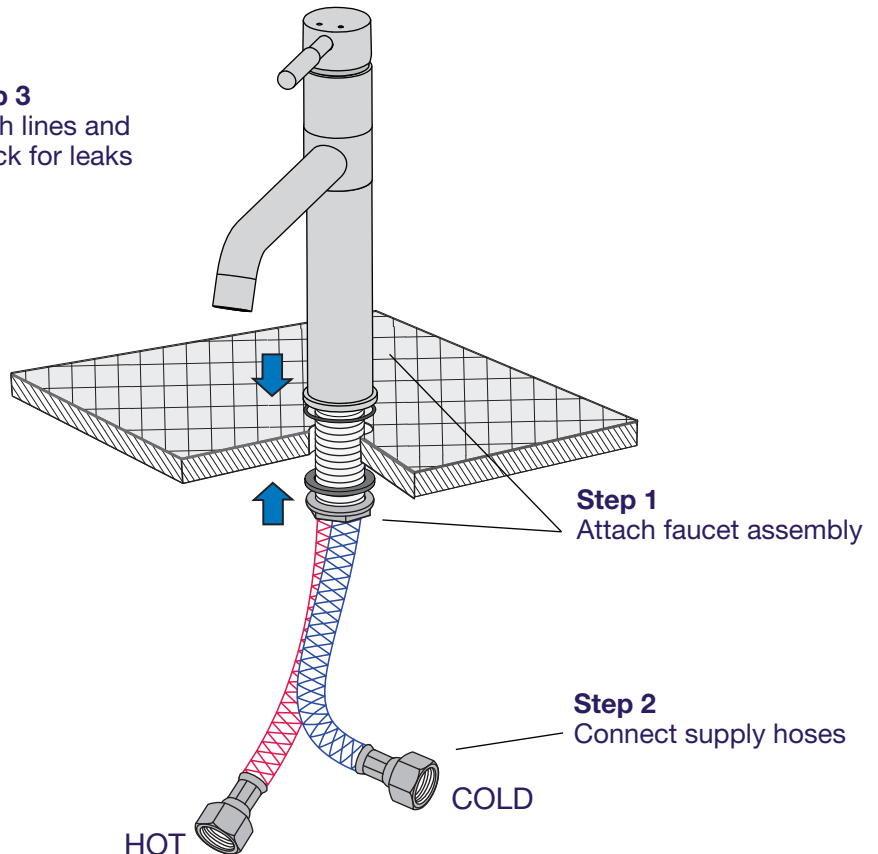

Quick Install Guide Dia Kitchen Faucet, S-2660

Faucet Part No. KN-328

Step 3
Flush lines and
check for leaks

Dimensions Dia Kitchen Faucet, S-2660

Faucet Part No. KN-328

Parts Assembly Dia Kitchen Faucet, S-2660

Faucet Part No. KN-328

Replacement Parts

Part Number	Item
KN-4	Cartridge 
RK-023-2.2 RK-023-1.5 RK-023-1.0	Aerator washer & retainer  2.2 gpm (8.3 L/min) 1.5 gpm (5.7 L/min) 1.0 gpm (3.8 L/min)

Ordering replacement parts: