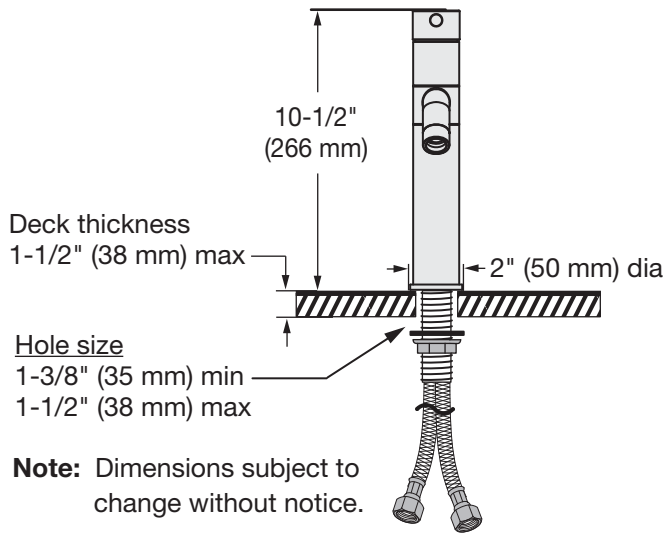

Quick Install Guide Dia Kitchen Faucet, S-2660

Faucet Part No. KN-328

Step 3
Flush lines and
check for leaks

Dimensions Dia Kitchen Faucet, S-2660

Faucet Part No. KN-328

Parts Assembly Dia Kitchen Faucet, S-2660