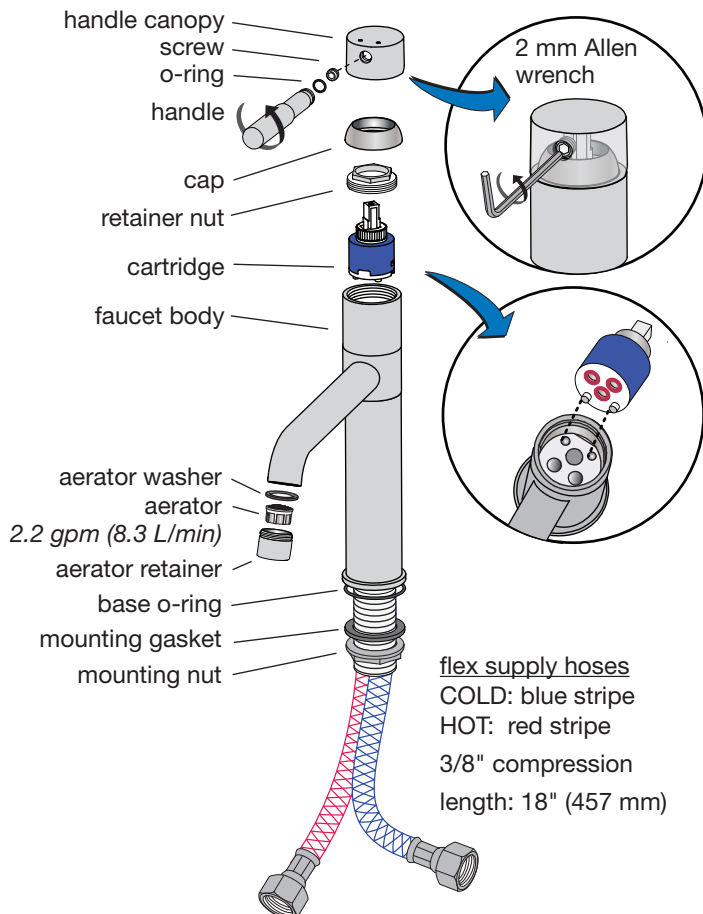

Quick Install Guide Dia Kitchen Faucet, S-2660

Faucet Part No. KN-328

Step 3
Flush lines and
check for leaks

Dimensions Dia Kitchen Faucet, S-2660

Faucet Part No. KN-328

Parts Assembly Dia Kitchen Faucet, S-2660

Faucet Part No. KN-328

Replacement Parts

Part Number	Item
KN-4	Cartridge 
RK-023-2.2 RK-023-1.5 RK-023-1.0	Aerator washer & retainer  2.2 gpm (8.3 L/min) 1.5 gpm (5.7 L/min) 1.0 gpm (3.8 L/min)

Ordering replacement parts: