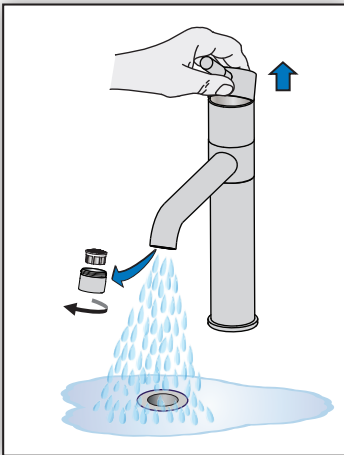

Quick Install Guide Dia Kitchen Faucet, S-2660

Faucet Part No. KN-328