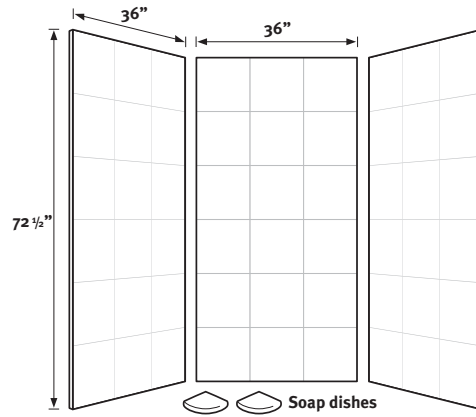

### FEATURES

- Chamfered-edges on the 12-inch square tile pattern provide the high-end look of travertine.
- No grout to maintain; will not mold or mildew.
- Ideal for remodeling; easier to install than tile—panels glue up over existing surface.
- Coordinates with Swanstone bath products.
- Heat resistant—walls can handle steamer units.
- Compression molding means superior durability.

Designed to fit base areas  
36" deep or smaller x 36" wide x 72" high or smaller  
(914 mm x 914 mm x 1829 mm)

Kit Includes: Two side panels, one back panel, two corner soap shelves.

Packaging: Each kit is packed in an individual carton.