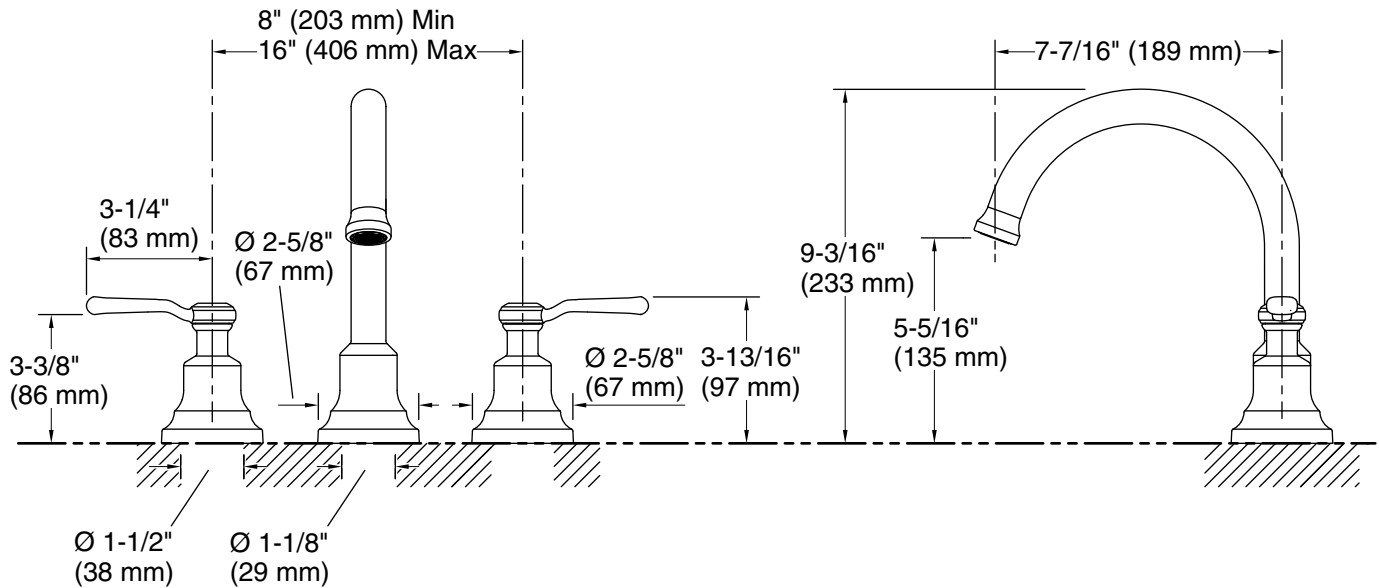

Ludington™

Deck-mount bath faucet trim
T29364-4

Features

- Two lever handles allow for both volume and temperature control.
- 7-7/16" (189 mm) nondiverter spout.
- Coordinates with other products in the Ludington collection.

4-15-2021 14:37 - US/CA

Technical Information

All product dimensions are nominal.

Valve body: Machined-brass

Drain included: No

Spout:

Spout reach: 8-5/8" (219 mm)

Notes