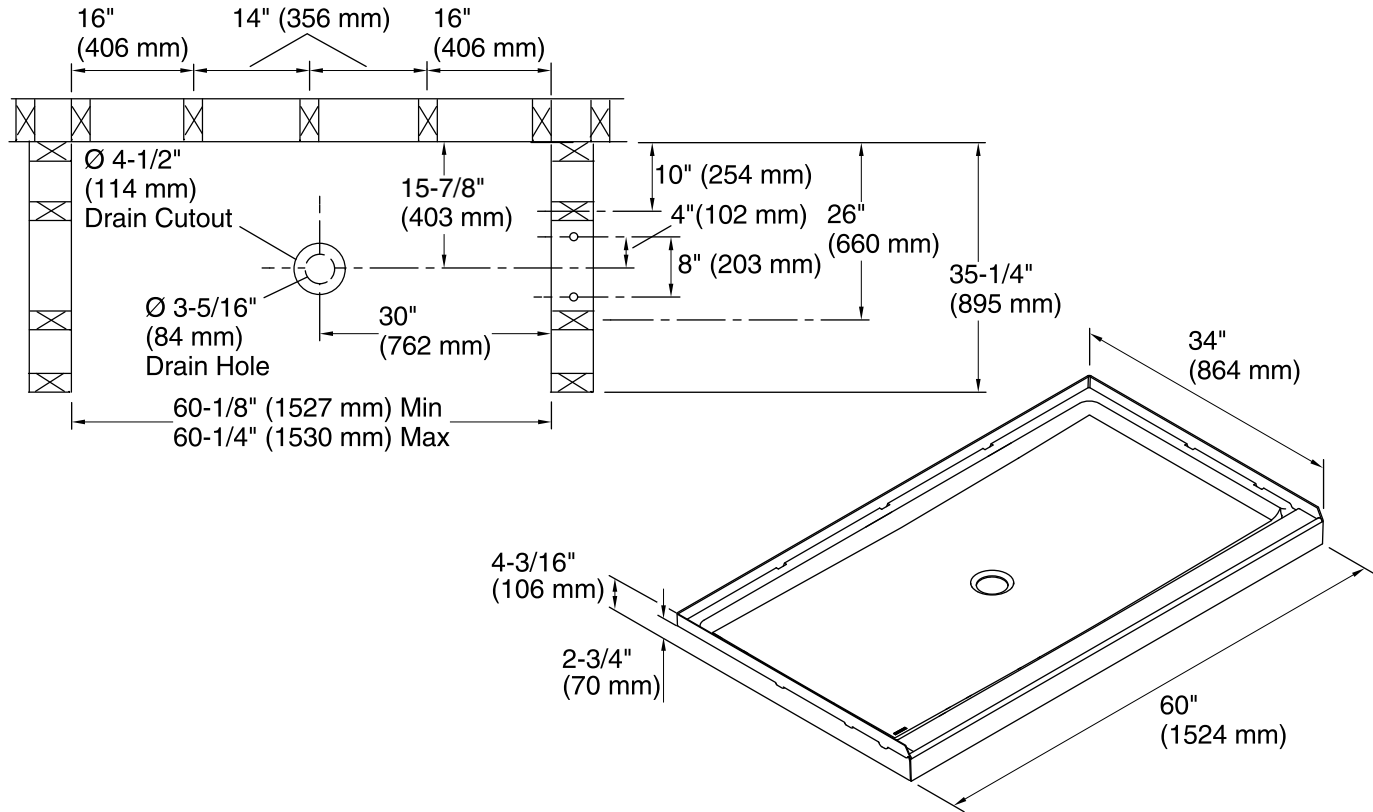

## 60" Shower Base

### Technical Information

All product dimensions are nominal.

Installation: Three-wall alcove

Drain location: Center

Weight: 37.5 lbs (17 kg)