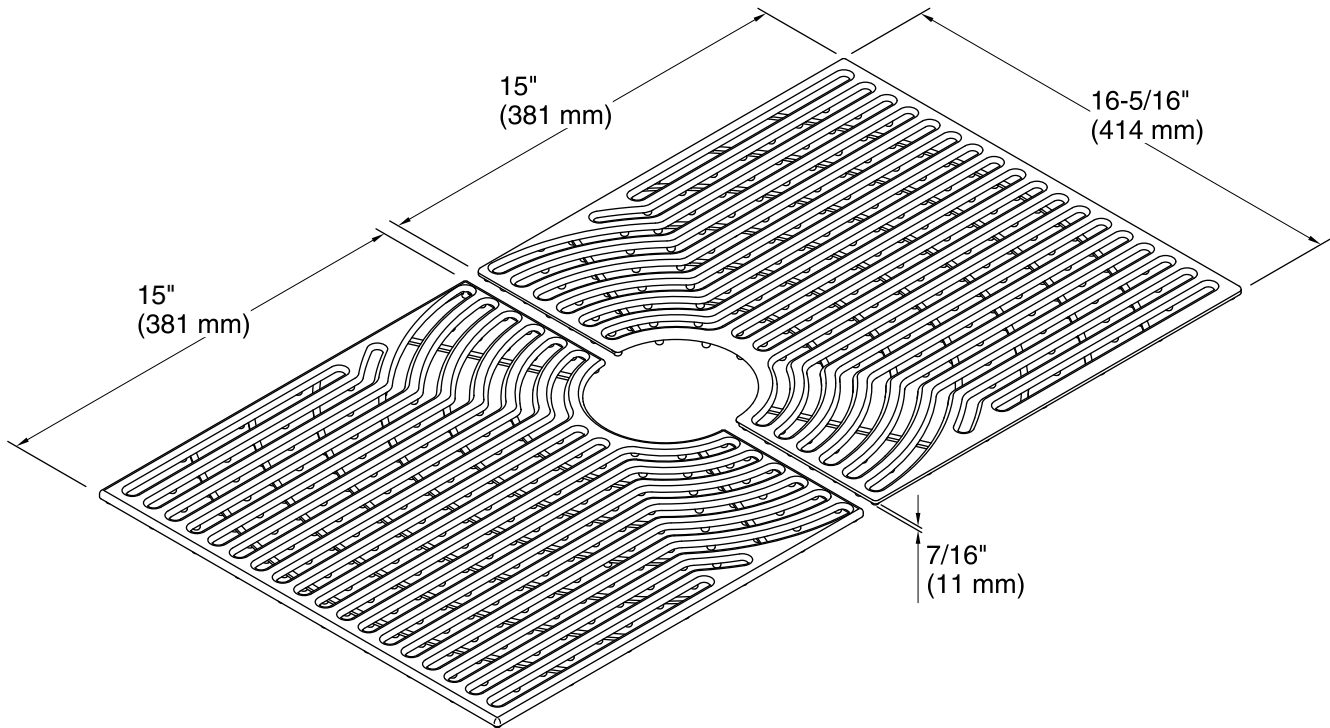

Features

- Set of two
- Ash Grey silicone
- Center drain hole
- For use with STERLING Ludington® single-bowl, model 20022

Codes/Standards

None Applicable

STERLING® Warranty - Stainless Steel Sinks

See website for detailed warranty information.

Available Colors/Finishes

Color tiles intended for reference only.

Color	Code	Description
	ASH	Ash Grey

Technical Information

All product dimensions are nominal.