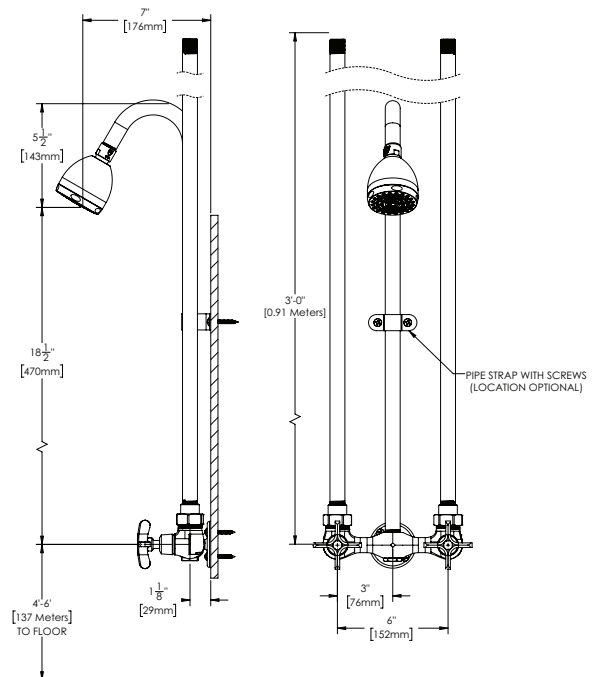

Commander® Exposed Shower

FEATURES:

- Brass body construction
- 1/2" NPTM chrome plated brass riser supply lines
- Reversible valve body
- Vandal-resistant cross handles with color-coded indexes
- 1/4 turn ceramic cartridges to ensure drip-free performance
- Exposed chrome plated shower body assembly, on 6" centers
- Included shower head: S-2272-E2 2.0 GPM (7.6 L/min) flow rate
- Polished chrome plated brass gooseneck with supporting strap

SHOWER OPTIONS:

- LH: Less shower head
- LSP: Less supply pipes

VALVE STANDARDS:

- ASME A112.18.1/CSA B125.1 certified
- WaterSense certified (S-2272-E2 showerhead)

WARRANTY:

Visit www.speakman.com for full product warranty information

- 5 Year Limited Warranty (commercial)
- 5 Year Limited Warranty (residential)

All dimensions are in inches (millimeters) unless otherwise specified and are subject to change without notice.

Architect/Engineer Approval Space:

P: 800-537-2107
F: 800-977-2747
W: WWW.SPEAKMAN.COM
R: 02-NOVEMBER 2019