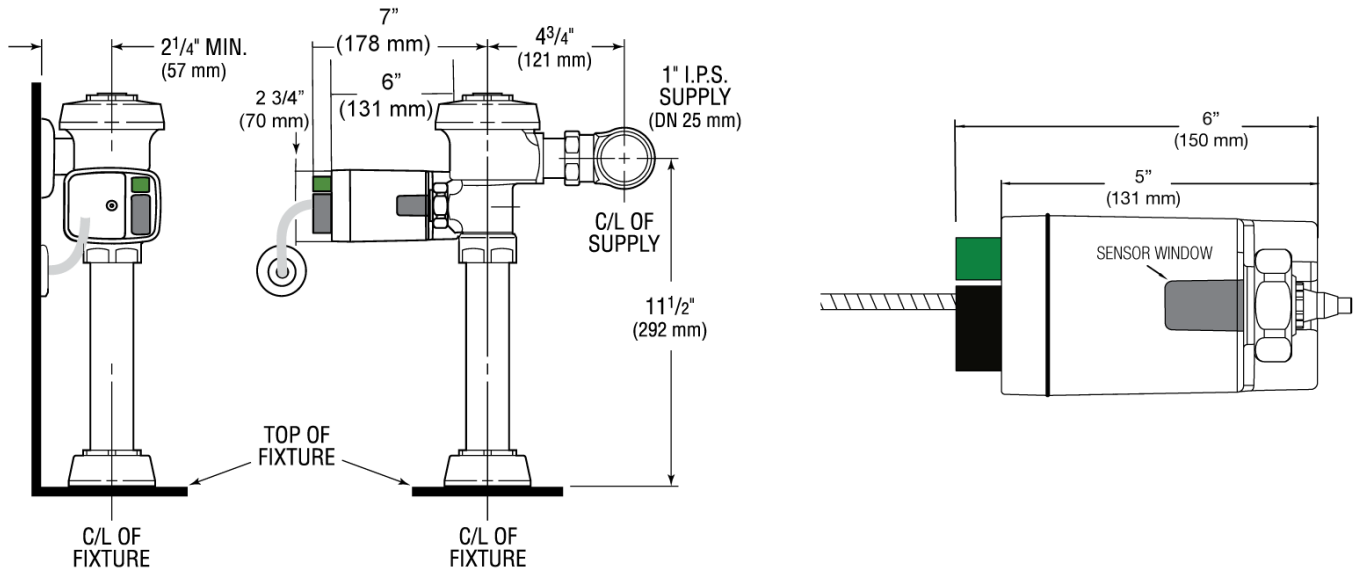

ROUGH-IN

Sloan 10500 Seymour Ave, Franklin Park, IL 60131
Phone: 800.982.5839 • Fax: 800.447.8329 • sloan.com