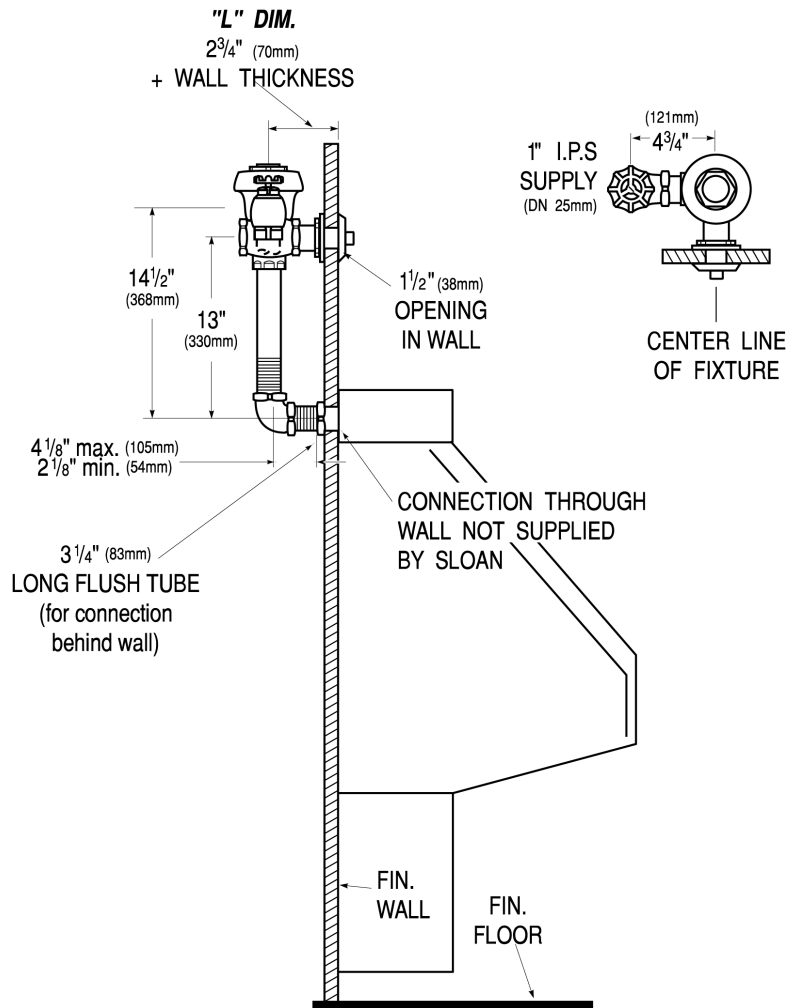

**CODE NUMBER**

3018703

**DESCRIPTION**

3.5 gpf, Rough Brass Finish, Single Flush, 3.75 L Dimension, Royal® Concealed Manual Urinal Flushometer.

**DETAILS**

- Flush Volume: 3.5 gpf (13.2 Lpf)
- Finish: Rough Brass (RB)
- Valve: Diaphragm
- Valve Body Material: Semi-red Brass
- Fixture Type: Urinal
- Fixture Connection: Rear spud
- Rough-In Dimension: 14 ½" (368mm)
- Spud Coupling: 1 ½" (38mm)
- Supply Pipe: 1" (25mm)
- L Dimension: 3 ¾" (95mm) (3-3/4-LDIM)

**VALVE OPERATING PRESSURE (FLOWING)**

15–80 PSI (103–552 kPa). Specific fixtures may require greater minimum flowing pressure - consult manufacturer requirements.

**DOWNLOADS**

- [Sloan Stainless Steel Installation Instructions](#)
- [Control Stop Repair and Maintenance Guide](#)
- [Flush Connections Flanges Repair and Maintenance Guide](#)
- [Tail Piece Repair and Maintenance Guide](#)
- [Additional Downloads](#)

**NOTES**

All information contained within this document subject to change without notice.

Looking for other variations of the ROYAL 609 product? [View the general spec sheet with all options.](#)

[Find a compatible urinal](#) for this flushometer.

[Find a compatible water closet](#) for this flushometer.

**Sloan 10500 Seymour Ave, Franklin Park, IL 60131**

Phone: 800.982.5839 • Fax: 800.447.8329 • [sloan.com](http://sloan.com)

**ROUGH-IN**

Sloan 10500 Seymour Ave, Franklin Park, IL 60131  
Phone: 800.982.5839 • Fax: 800.447.8329 • [sloan.com](http://sloan.com)