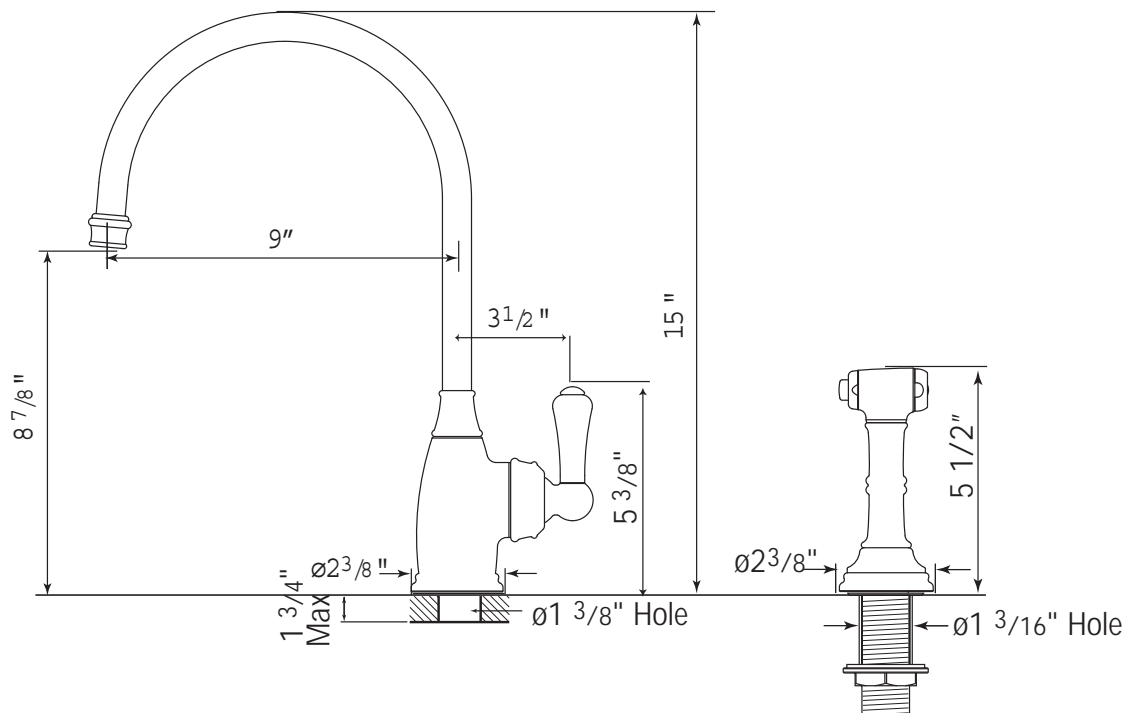

WARRANTY

- Limited Lifetime warranty
- 5 Year Limited Warranty
- ** No Warranty