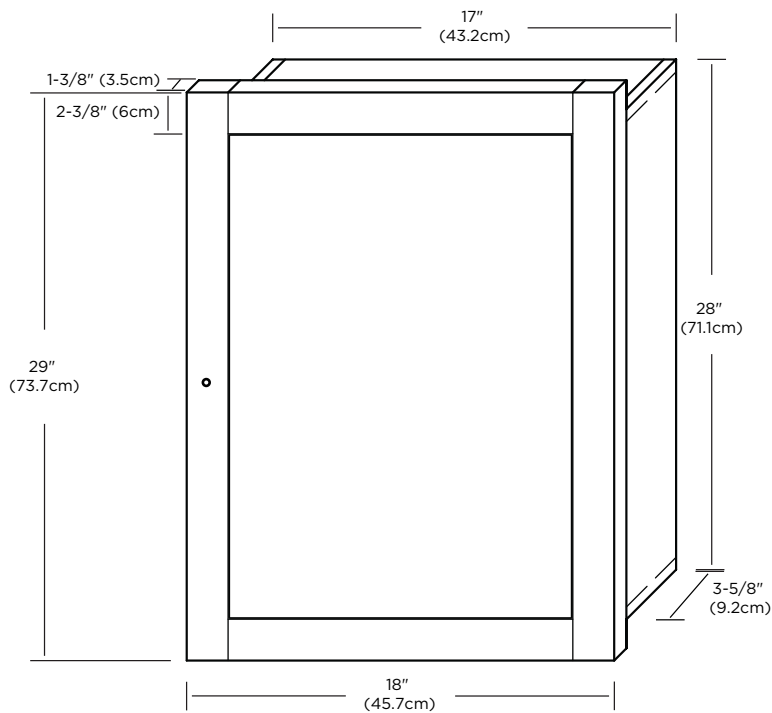

BLACK B02

VINTAGE WALNUT F07

CINNAMON F08

DARK CHERRY H01

WHITE W01

Recommended rough wall opening:

WIDTH 17-1/4" (43.8cm)

HEIGHT 28-1/4" (71.8cm)

FRONT VIEW

SIDE VIEW