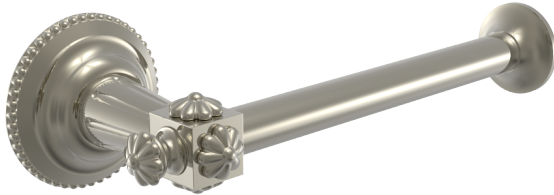

## TECHNICAL DETAILS

ADA Compliance: No  
Primary Material: Brass

## PRODUCT FEATURES

- Style: Baroque
- Collection: Marvelle