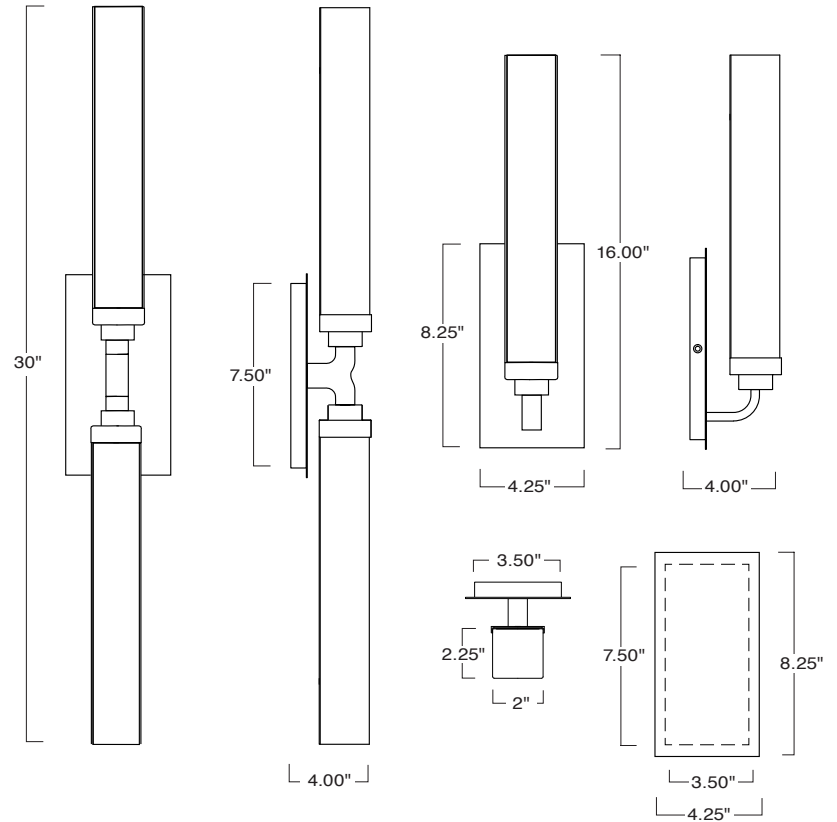

Norwell Lighting

Product Name **Tetris**
 Model Number **8961, 8962**
 Project Name _____
 Fixture Type _____ Quantity _____

Tetris Single Sconce 8961-CH-MO
 Chrome (CH) Matte Opal (MO)

*Backplate detail is the same for Tetris Single and Double sconce

Tetris Double Sconce
 8962-CH-MO

Tetris Single and Double Sconce
 available in Brushed Nickel (BN)

ADA LED

Product Name / Model / Dimensions				Finish Options	Glass	Lamping Options
Tetris Single Sconce - 8961 Tetris Double Sconce - 8962				Standard Brushed Nickel (BN) Chrome (CH)	Standard Matte Opal (MO)	Standard LED 8961 - 1100 lm 3000K CCT 13 Watt 120v dimmable 8962 - 2200 lm 3000K CCT 25 Watt 120v dimmable
Series	Height	Width	Projection			
8961	16"	4.25"	4"			
8962	30"	4.25"	3.5"			
*Faceplate is 8.25" H x 4.25" W Backplate covers 7.50" H X 3.50" W area						