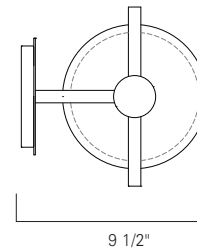

Drape Large
1196-MB-FR
Matte Black (MB)

Drape Small
1195-MB-FR
Matte Black (MB)

Small

9 1/2"

Large

INC

Product Name / Model / Dimensions					Finish Options	Glass	Lamping Options
Drape Small - 1195					Standard Matte Black (MB)	Standard Frosted Glass (FR)	Standard Incandescent (1) 60 Watt Medium Base Edison
Drape Large - 1196							
	Height	Width	Projection	TTO*			
1195	13"	9"	9 1/2"	3"			
1196	16"	9"	9 1/2"	3"			
Backplate 6" square							
*Top of fixture to center point of junction box.							