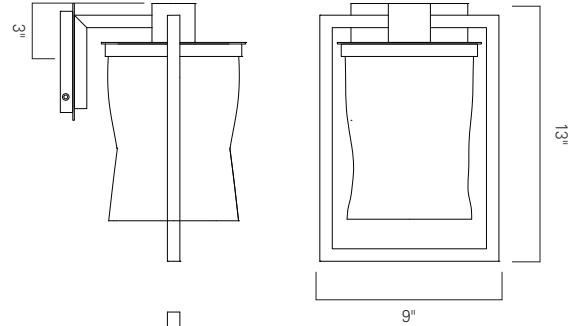

Drape Large
1196-MB-FR
Matte Black (MB)

Drape Small
1195-MB-FR
Matte Black (MB)

Small

9 1/2"

Large

INC

Product Name / Model / Dimensions					Finish Options	Glass	Lamping Options
Drape Small - 1195					Standard Matte Black (MB)	Standard Frosted Glass (FR)	Standard Incandescent (1) 60 Watt Medium Base Edison
Drape Large - 1196							
	Height	Width	Projection	TTO*			
1195	13"	9"	9 1/2"	3"			
1196	16"	9"	9 1/2"	3"			
Backplate 6" square							
*Top of fixture to center point of junction box.							