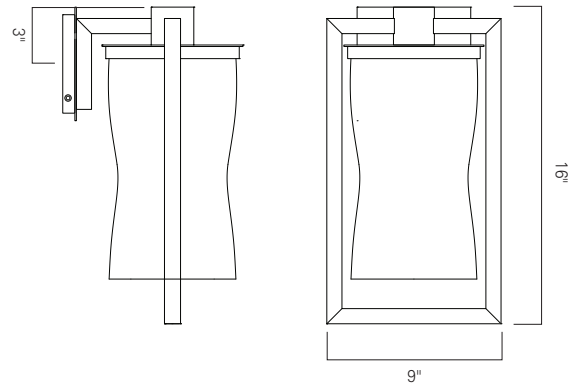

Drape Large
1196-MB-FR
Matte Black (MB)

Drape Small
1195-MB-FR
Matte Black (MB)

Small

9 1/2"

Large

INC

Product Name / Model / Dimensions					Finish Options	Glass	Lamping Options
Drape Small - 1195					Standard Matte Black (MB)	Standard Frosted Glass (FR)	Standard Incandescent (1) 60 Watt Medium Base Edison
Drape Large - 1196							
	Height	Width	Projection	TTO*			
1195	13"	9"	9 1/2"	3"			
1196	16"	9"	9 1/2"	3"			
Backplate 6" square							
*Top of fixture to center point of junction box.							