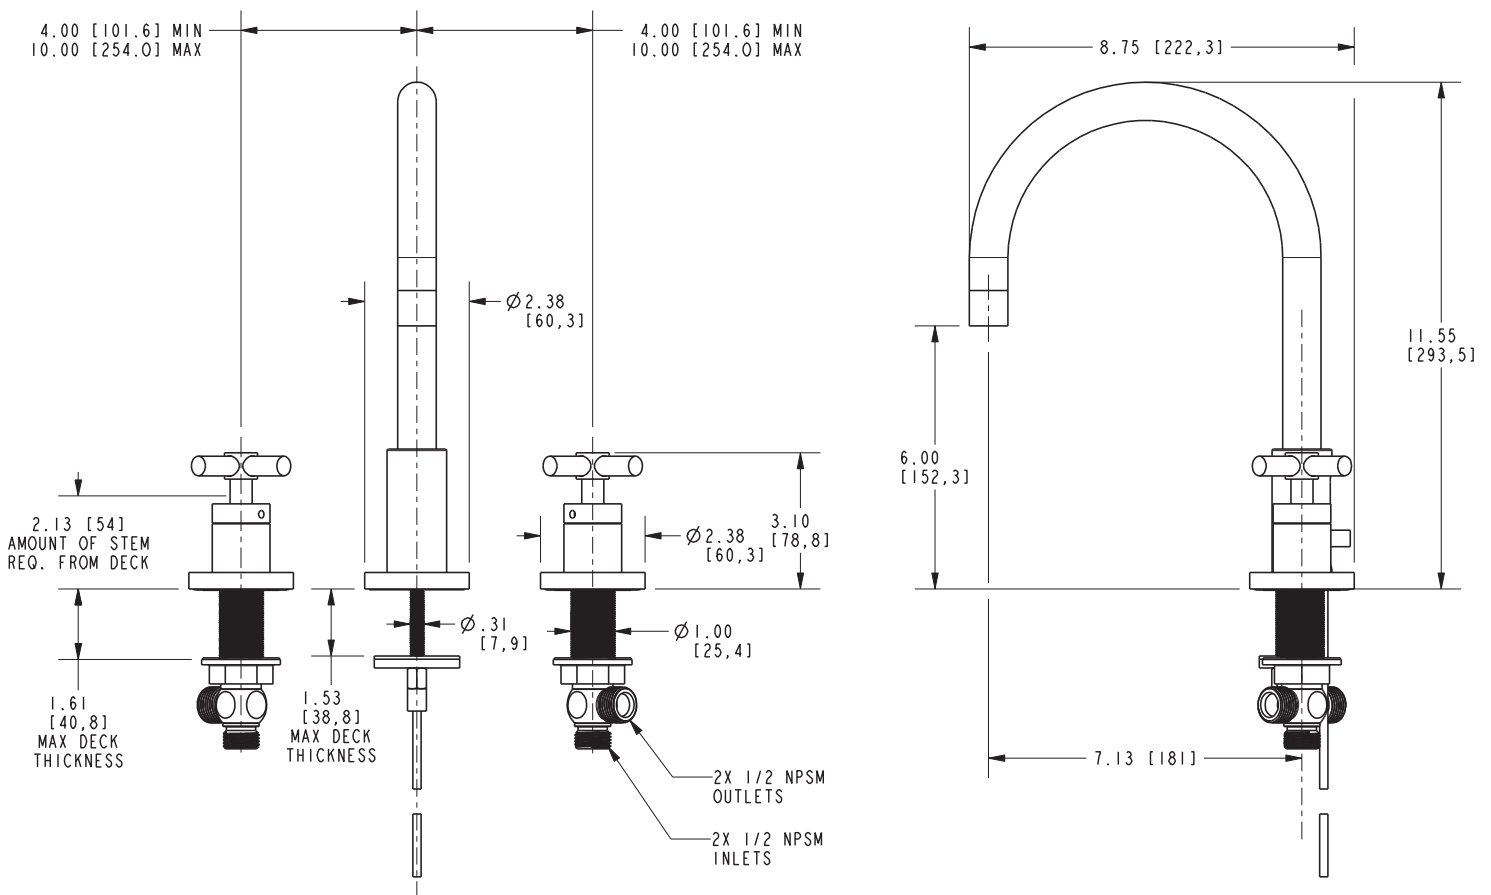

EAST LINEAR

Features

- Solid brass construction
- Brass valve bodies
- Quarter-turn washerless ceramic disc valve cartridges
- Spout assembly with integral supply hoses
- Pop-up drain with tailpiece
- 6.00" (15.2 cm) spout height at outlet
- 7.12" (18.1 cm) spout reach (c-c)
- For 8" (20.3 cm) centers - Maximum 20" (50.8 cm)
- ADA Compliant
- 1.2 GPM (4.5 LPM) Max

Product Specification Add "Color / Finish" suffix to Model number, below.

The two-handle Widespread Lavatory Faucet shall be made of solid brass construction. Faucet shall incorporate a spout assembly with integral supply hoses and feature brass valve bodies with quarter-turn washerless ceramic disc valve cartridges. Faucet shall have a 1.2 gallon (4.5 liter) per minute maximum flow rate. Product shall be for 8" (20.3 cm) centers - Maximum 20" (50.8 cm). Product shall incorporate a 6.00" (15.2 cm) spout height at outlet and a 7.12" (18.1 cm) spout reach (c-c). Faucet shall include a pop-up drain with tailpiece and incorporate ADA compliant contemporary cross handles. Widespread Lavatory Faucet shall be Newport Brass Model 990/____ .

990

PRODUCT DIMENSIONS *(Units are in inches)*

Product Dimensions are provided for reference only. For specific product installation guidelines, please reference the Installation Instructions of the product being installed.

East Linear Widespread Lavatory Faucet 990