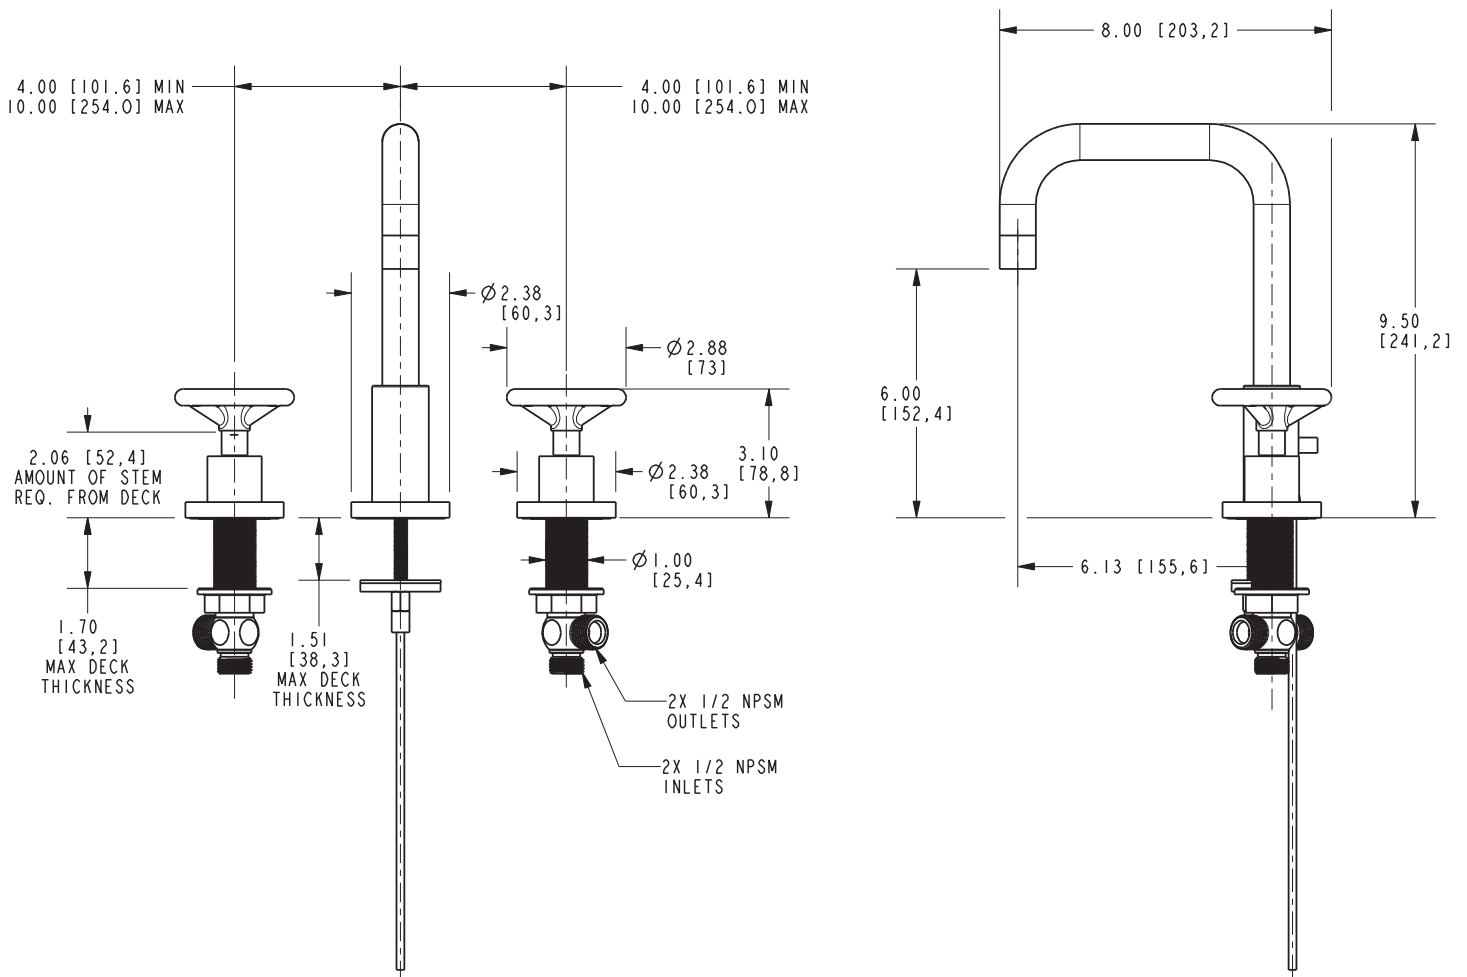

Features

- Solid brass construction
- Brass valve bodies
- Quarter-turn washerless ceramic disc valve cartridges
- Spout assembly with integral supply hoses
- Pop-up drain with tailpiece
- 6.00" (15.2 cm) spout height at outlet
- 6.13" (15.6 cm) spout reach (c-c)
- For 8" (20.3 cm) centers - Maximum 20" (50.8 cm)
- 1.2 GPM (4.5 LPM) Max

Product Specification Add "Color / Finish" suffix to Model number, below.

The two-handle Widespread Lavatory Faucet shall be made of solid brass construction. Faucet shall incorporate a spout assembly with integral supply hoses and feature brass valve bodies with quarter-turn washerless ceramic disc valve cartridges. Faucet shall have a 1.2 gallon (4.5 liter) per minute maximum flow rate. Product shall be for 8" (20.3 cm) centers - Maximum 20" (50.8 cm). Product shall incorporate a 6.00" (15.2 cm) spout height at outlet and a 6.13" (15.6 cm) spout reach (c-c). Faucet shall include a pop-up drain with tailpiece and incorporate 3-spoke circular handles. Widespread Lavatory Faucet shall be Newport Brass Model 2950/____.

2950

PRODUCT DIMENSIONS *(Units are in inches)*

Product Dimensions are provided for reference only. For specific product installation guidelines, please reference the Installation Instructions of the product being installed.