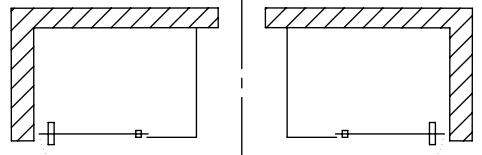

All dimensions are approximate. Structure measurements must be verified against the unit to ensure proper fit.

# ModuIR PIVOT SHOWER DOOR: CORNER SHOWER (502/503)

All complementary installation can be also build from the same listed product

CLOSE ON PANEL (LEFT OR RIGHT)

502 OPTIONAL

503 OPTIONAL

CLOSE ON WALL (LEFT OR RIGHT)

502 AS SHOWN

503 (MIRRORED)

PRODUCT	BASE SIZE	G	D	E	J	K	M
		HEIGHT (top of glass)	WIDTH (min-max)	DEPTH (min-max)	DOOR ACCESS (maximum)	FIXED PANEL	ENCUMBRANCE
137859	48X32	78"	46-1/4" - 47-1/2"	30-1/8" - 31-3/8"	26-1/2"	15-1/4"	27-7/8"
137858	48X34			32-1/8" - 33-3/8"			
137857	48X36			34-1/8" - 35-3/8"			
137870	60X32		58-1/4" - 59-1/2"	30-1/8" - 31-3/8"		27-1/4"	
137869	60X36			34-1/8" - 35-3/8"			