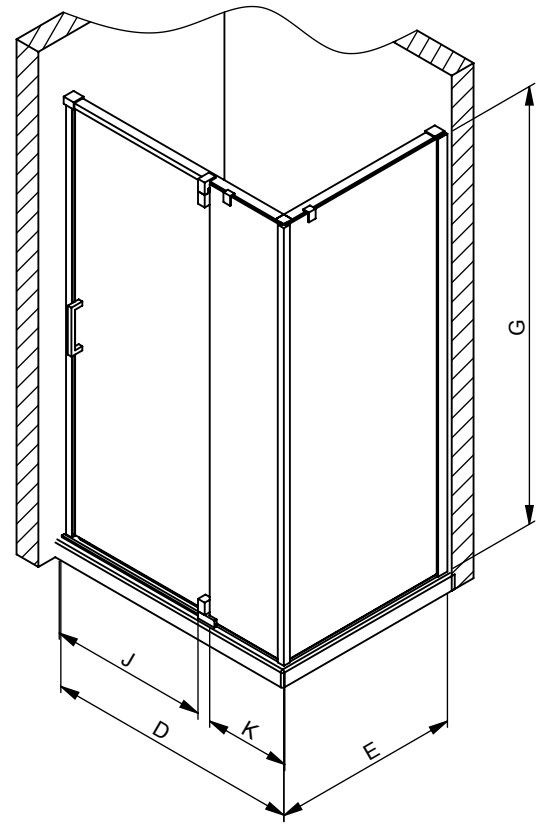

All dimensions are approximate. Structure measurements must be verified against the unit to ensure proper fit.

# ModuIR PIVOT SHOWER DOOR: CORNER SHOWER (502/503)

All complementary installation can be also build from the same listed product

CLOSE ON PANEL (LEFT OR RIGHT)

502 OPTIONAL

503 OPTIONAL

CLOSE ON WALL (LEFT OR RIGHT)

502 AS SHOWN

503 (MIRRORED)

PRODUCT	BASE SIZE	G	D	E	J	K	M
		HEIGHT (top of glass)	WIDTH (min-max)	DEPTH (min-max)	DOOR ACCESS (maximum)	FIXED PANEL	ENCUMBRANCE
137859	48X32	78"	46-1/4" - 47-1/2"	30-1/8" - 31-3/8"	26-1/2"	15-1/4"	27-7/8"
137858	48X34			32-1/8" - 33-3/8"			
137857	48X36			34-1/8" - 35-3/8"			
137870	60X32		58-1/4" - 59-1/2"	30-1/8" - 31-3/8"		27-1/4"	
137869	60X36			34-1/8" - 35-3/8"			