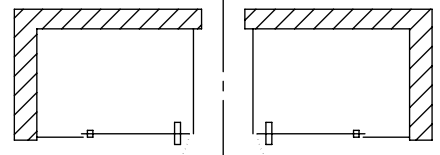

All dimensions are approximate. Structure measurements must be verified against the unit to ensure proper fit.

# ModuIR PIVOT SHOWER DOOR: CORNER SHOWER (502/503)

All complementary installation can be also build from the same listed product

CLOSE ON PANEL (LEFT OR RIGHT)

502 OPTIONAL

503 OPTIONAL

CLOSE ON WALL (LEFT OR RIGHT)

502 AS SHOWN

503 (MIRRORED)

PRODUCT	BASE SIZE	G	D	E	J	K	M
		HEIGHT (top of glass)	WIDTH (min-max)	DEPTH (min-max)	DOOR ACCESS (maximum)	FIXED PANEL	ENCUMBRANCE
137859	48X32	78"	46-1/4" - 47-1/2"	30-1/8" - 31-3/8"	26-1/2"	15-1/4"	27-7/8"
137858	48X34			32-1/8" - 33-3/8"			
137857	48X36			34-1/8" - 35-3/8"			
137870	60X32		58-1/4" - 59-1/2"	30-1/8" - 31-3/8"		27-1/4"	
137869	60X36			34-1/8" - 35-3/8"			