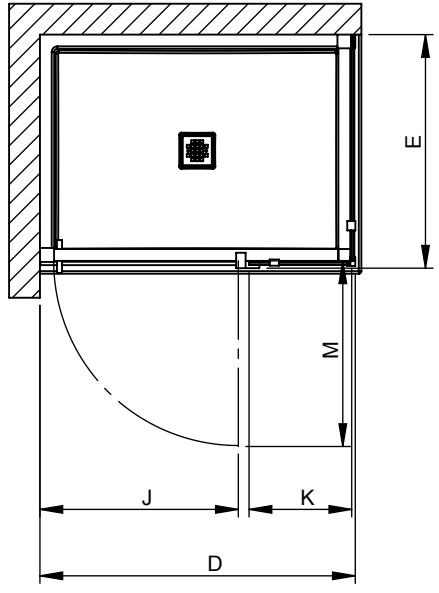

All dimensions are approximate. Structure measurements must be verified against the unit to ensure proper fit.

# ModuIR PIVOT SHOWER DOOR: CORNER SHOWER (502/503)

All complementary installation can be also build from the same listed product

CLOSE ON PANEL (LEFT OR RIGHT)

502 OPTIONAL

503 OPTIONAL

CLOSE ON WALL (LEFT OR RIGHT)

502 AS SHOWN

503 (MIRRORED)

PRODUCT	BASE SIZE	G	D	E	J	K	M
		HEIGHT (top of glass)	WIDTH (min-max)	DEPTH (min-max)	DOOR ACCESS (maximum)	FIXED PANEL	ENCUMBRANCE
137859	48X32	78"	46-1/4" - 47-1/2"	30-1/8" - 31-3/8"	26-1/2"	15-1/4"	27-7/8"
137858	48X34			32-1/8" - 33-3/8"			
137857	48X36			34-1/8" - 35-3/8"			
137870	60X32		58-1/4" - 59-1/2"	30-1/8" - 31-3/8"		27-1/4"	
137869	60X36			34-1/8" - 35-3/8"			