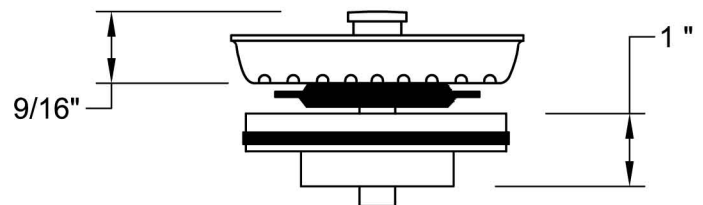

One year warranty on drain provided proper care has been used. Applies to original purchaser only.