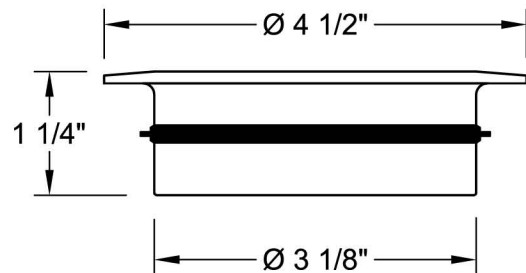

One year warranty on drain provided proper care has been used. Applies to original purchaser only.