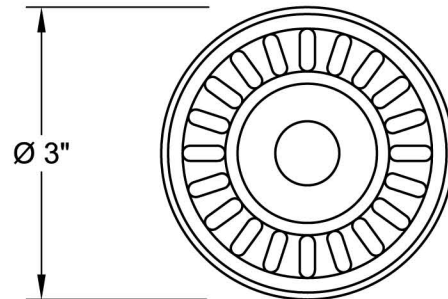

One year warranty on drain provided proper care has been used. Applies to original purchaser only.