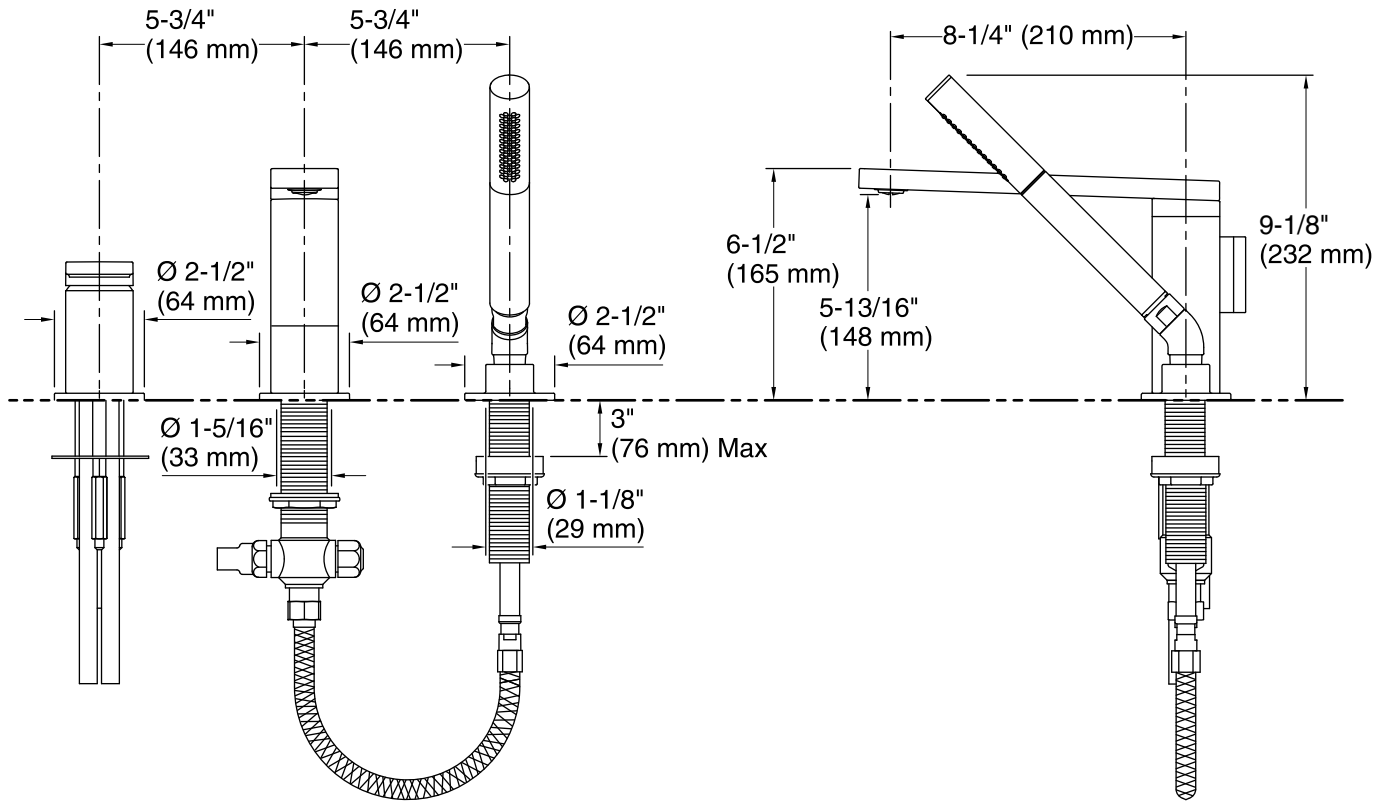

Features

- Metal construction.
- Single-function handshower with 60" (1524 mm) length hose.
- 8-1/4" spout reach
- Leak-free ceramic disc valves exceed industry standards by two times for a lifetime of use.
- Temperature memory allows faucet to be turned on and off at any temperature setting.
- High-temperature limit setting for added safety.
- 8 gal/min (30.3 l/min) maximum flow rate [max at 45 psi (3.1 bar)]
- Coordinates with Composed faucets, accessories, and showering components to complete your bathroom.

Material

- Premium Metal construction
- KOHLER® finishes resist corrosion and tarnishing

Installation

- Deck or bath-mount

Codes/Standards

ASME A112.18.1/CSA B125.1
DOE - Energy Policy Act 1992
EPA WaterSense®

Technical Information

All product dimensions are nominal.

Faucet:

Flow rate: 8 gal/min (30.3 l/min)
 Pressure: 45 psi (3.1 bar)
 Valve body: Machined-brass
 Drain included: No

Spout:

Spout reach: 8-1/4" (210 mm)
 Handle clearance: 1-15/16" (49 mm)

Handshower:

Rated maximum flow: 2 gal/min (7.6 l/min)
 Pressure: 45 psi (3.1 bar)

Notes

Install this product according to the installation guide.