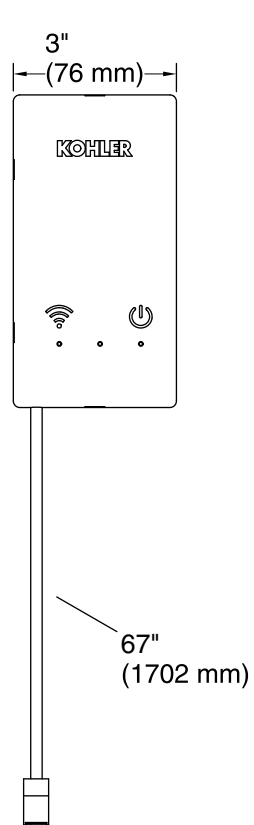

Technical Information

All product dimensions are nominal.

- Drain included: No
- Max. Ambient temp: 104°F (40°C)
- Max. Relative humidity non-condensing: 95%

Notes

- Install this product according to the installation instructions.
- **CAUTION:** Risk of product damage. Do not install near heat sources (such as radiators or heat registers) or in any location where the temperature may exceed 104°F (40°C).
- This product is not water-resistant. Do not install in a location where excessive moisture, high humidity levels, or condensation are present.
- Hardwired internet connection to the DTV+ System Controller required for system updates.
- Install the module to a wall or stud frame within 5' (1.5 m) of the controller and in a location that will not block a Wi-Fi signal.