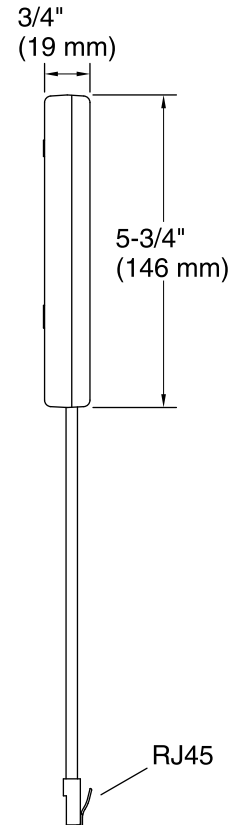

Technical Information

All product dimensions are nominal.

- Drain included: No
- Max. Ambient temp: 104°F (40°C)
- Max. Relative humidity non-condensing: 95%

Notes

- Install this product according to the installation instructions.
- **CAUTION:** Risk of product damage. Do not install near heat sources (such as radiators or heat registers) or in any location where the temperature may exceed 104°F (40°C).
- This product is not water-resistant. Do not install in a location where excessive moisture, high humidity levels, or condensation are present.
- Hardwired internet connection to the DTV+ System Controller required for system updates.
- Install the module to a wall or stud frame within 5' (1.5 m) of the controller and in a location that will not block a Wi-Fi signal.