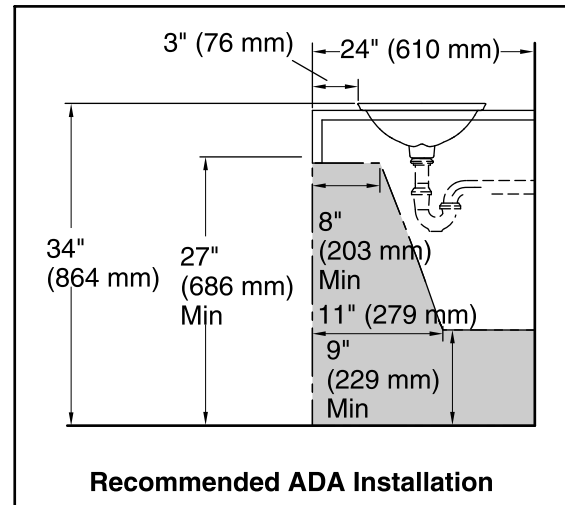

#### Technical Information

All product dimensions are nominal.

- Bowl configuration: Single
- Installation: Drop-in, Vessel
- Bowl area (Only):
  - Length: 21-1/8" (536 mm)
  - Width: 14-9/16" (370 mm)
  - Bowl depth: 4-1/8" (105 mm)
  - Water depth: 4-1/8" (105 mm)
- Template: 1242828, required, included