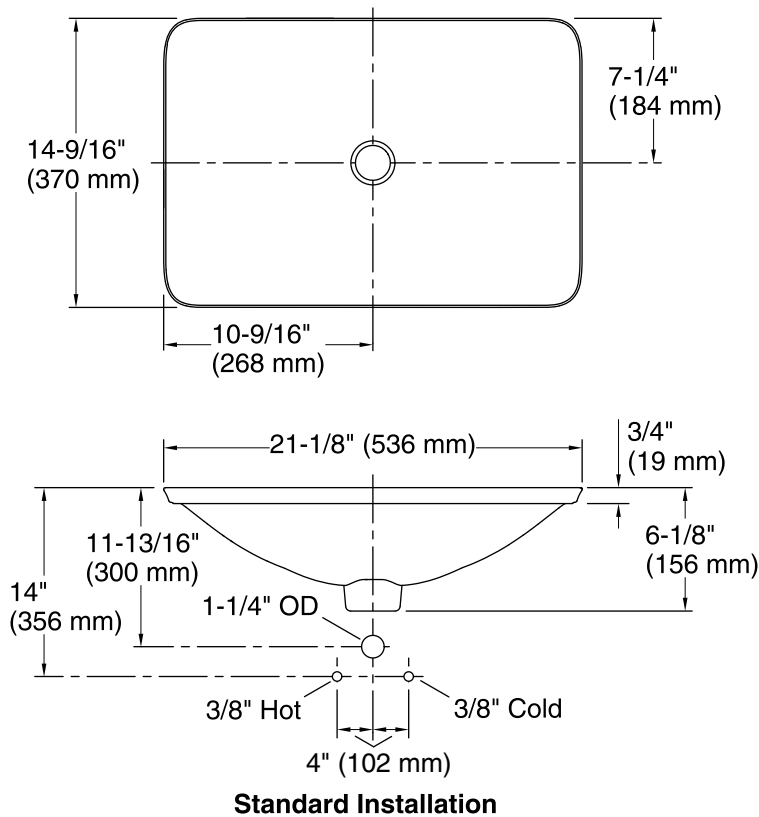

#### Technical Information

All product dimensions are nominal.

- Bowl configuration: Single
- Installation: Drop-in, Vessel
- Bowl area (Only):
  - Length: 21-1/8" (536 mm)
  - Width: 14-9/16" (370 mm)
  - Bowl depth: 4-1/8" (105 mm)
  - Water depth: 4-1/8" (105 mm)
- Template: 1242828, required, included