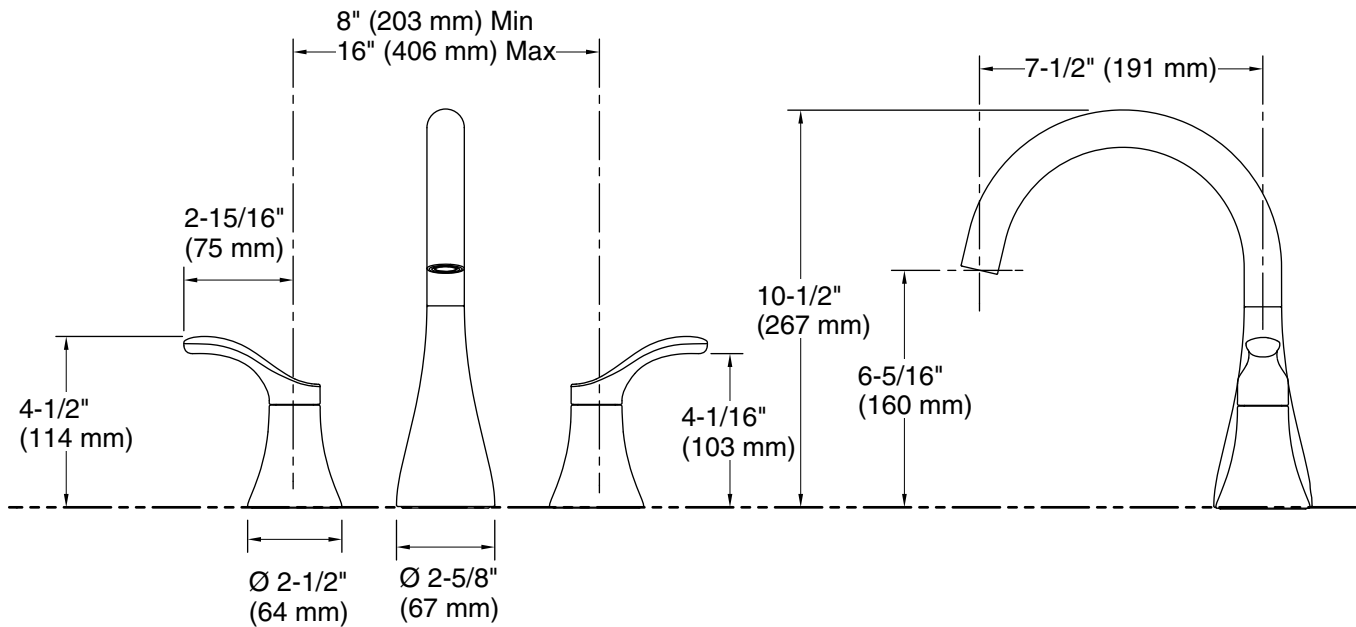

### Features

- Two-handle bath faucet trim.
- 7-1/2" (191 mm) gooseneck nondiverter spout with slip-fit connection.
- Coordinates with other products in the Simplicite collection.

### Technical Information

All product dimensions are nominal.

Drain included: No

### Spout:

Spout reach: 7-1/2" (191 mm)