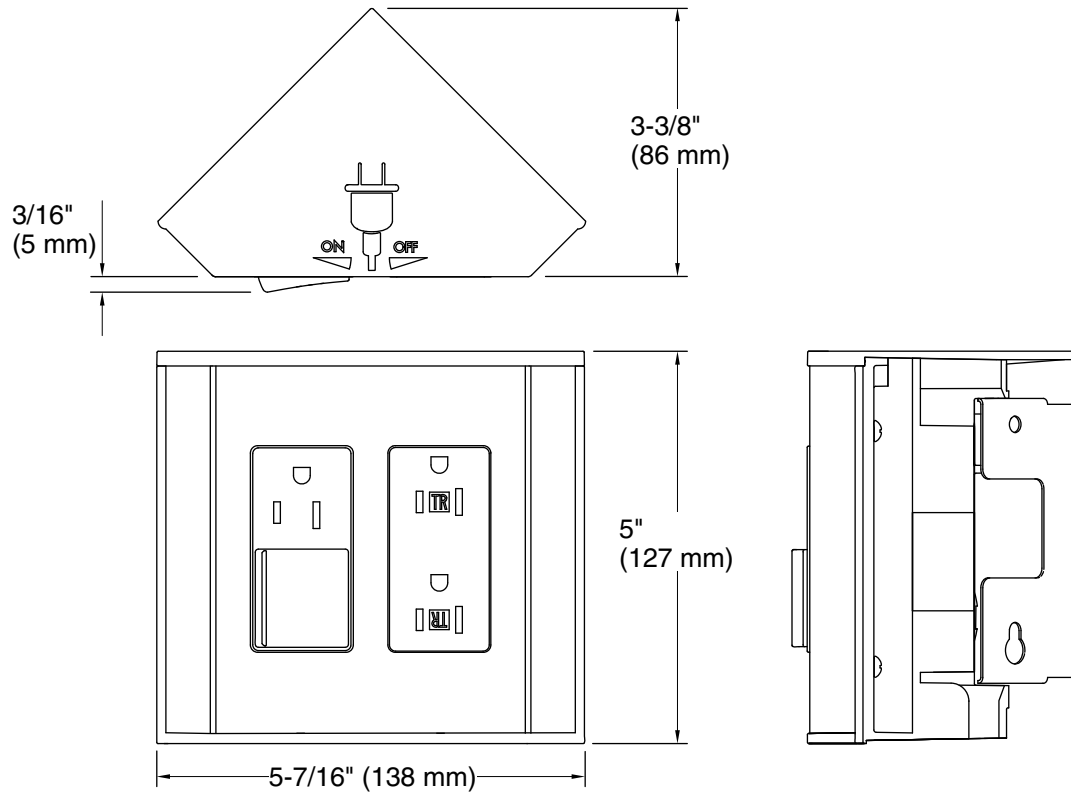

Required Electrical Service

One circuit required, protected with Class A Ground-Fault Circuit-Interrupter (GFCI). Outside North America, this device may be known as a Residual Current Device (RCD).

120 V, 15 A

Technical Information

All product dimensions are nominal.

Material: Plastic

Notes

Install this product according to the installation guide.

Power cord is 72" (1829 mm) in length.

Provide a grounded electrical outlet within close proximity to the electrical accessory.