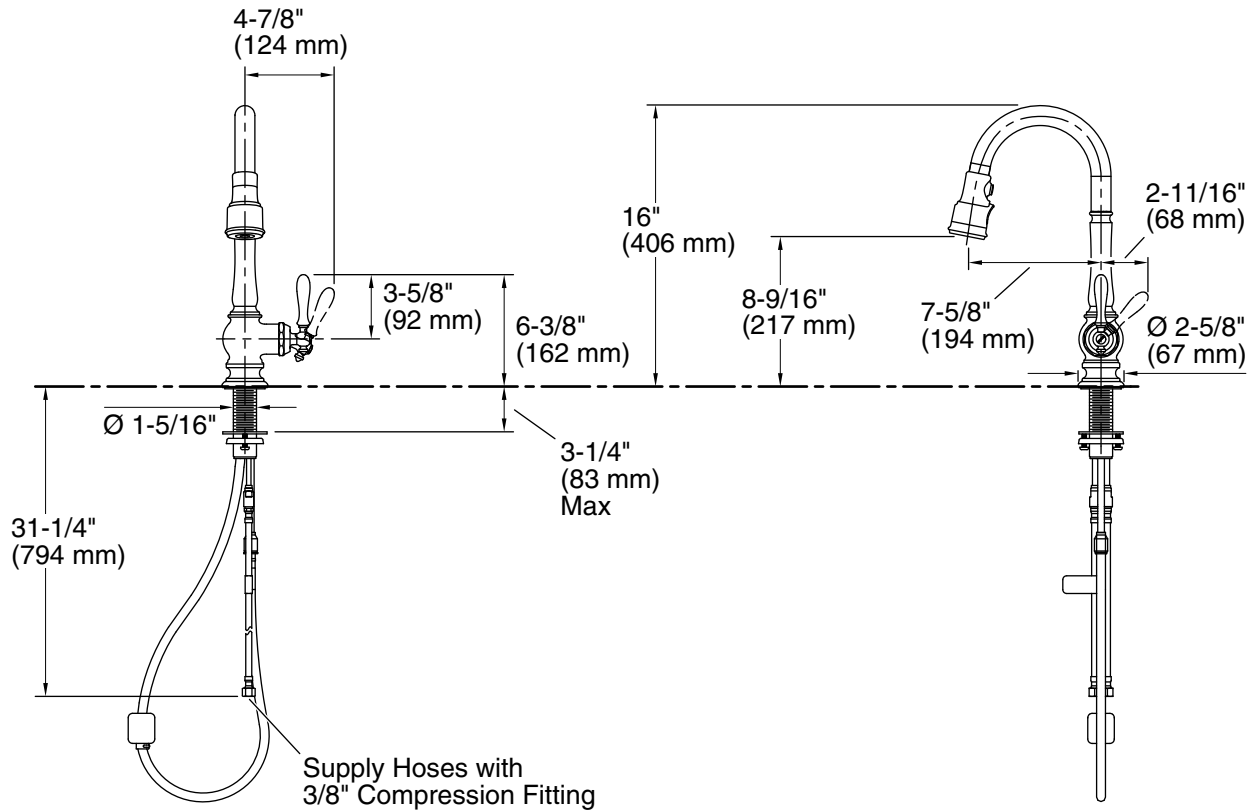

Technical Information

All product dimensions are nominal.

Spout:

Spout reach: 7-5/8" (193 mm)

Notes

Install this product according to the installation guide.

Meets all local plumbing codes for backflow prevention requirements.

ADA complaint for faucet handles only.

ADA, CSA B651 compliant when installed to the specific requirements of these regulations.