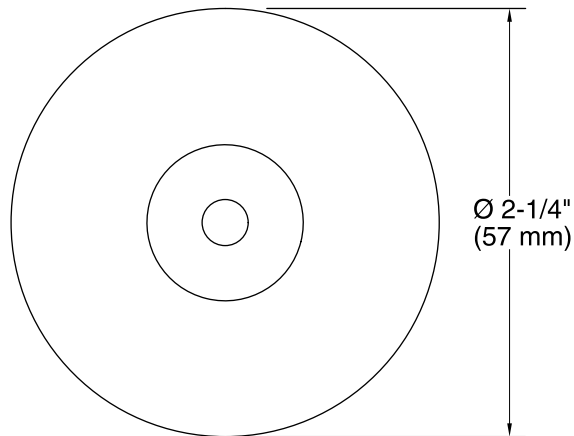

Technical Information

All product dimensions are nominal.

Drain included: No

Notes

Install this product according to the installation guide.