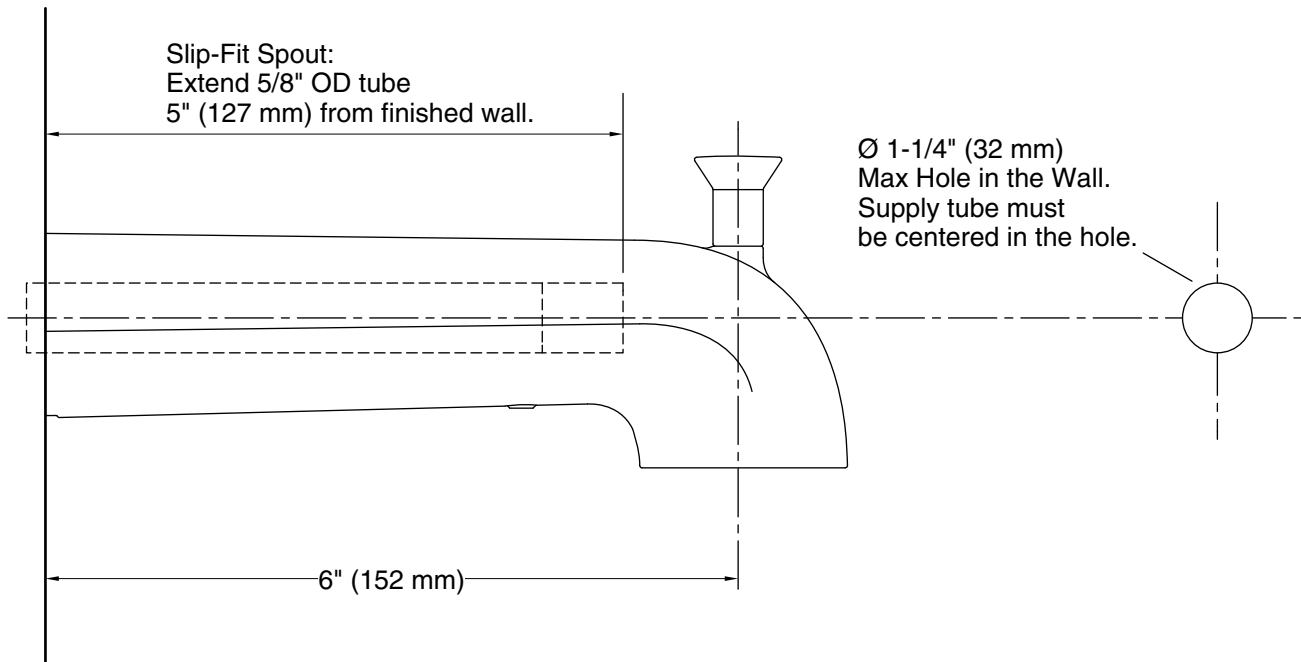

Technical Information

All product dimensions are nominal.

Drain included: No

Notes

Install this product according to the installation instructions.