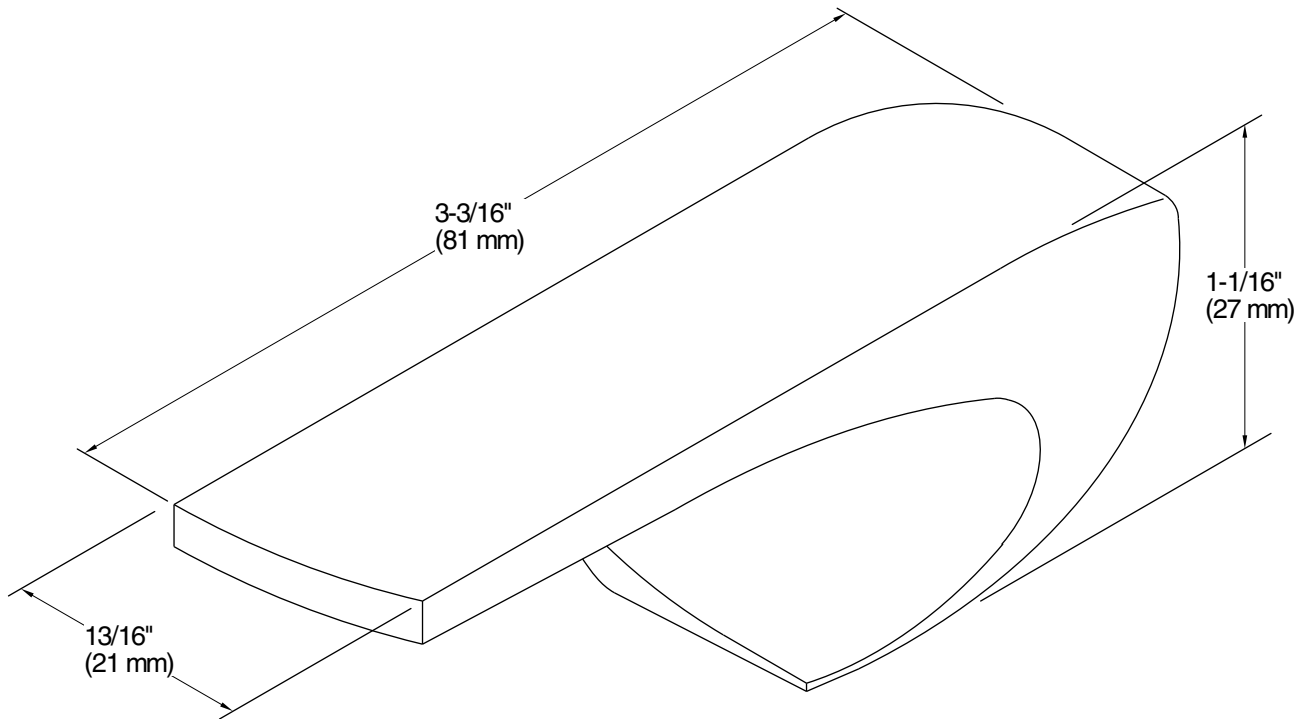

Technical Information

All product dimensions are nominal.

Material: Brass

Notes

ADA, OBC, CSA B651 compliant when installed to the specific requirements of these regulations.