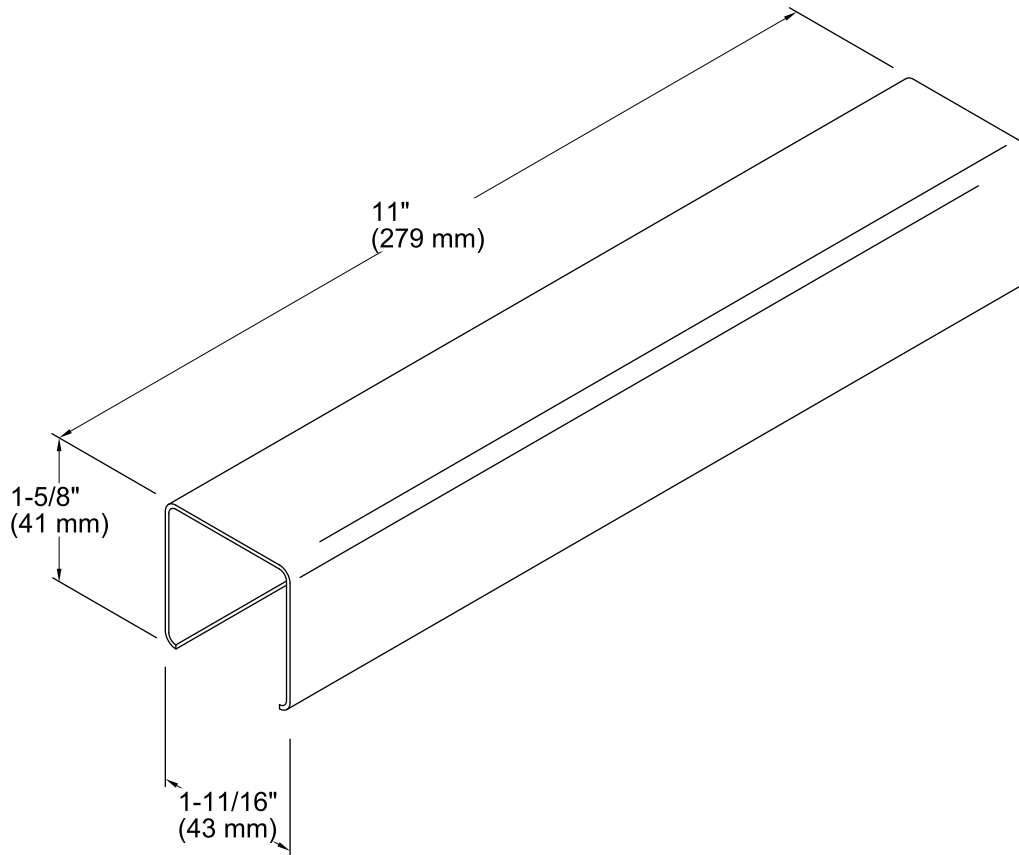

Camerton™
Stainless Steel Rim Guard
K-8935

Features

- Durable stainless-steel construction.
- For use with K-12867 Camerton and K-6676 Tyrell service sinks.

Codes/Standards

None Applicable

KOHLER® One-Year Limited Warranty

See website for detailed warranty information.

Technical Information

All product dimensions are nominal.

Material: Stainless Steel

Notes

Install this product according to the installation guide.