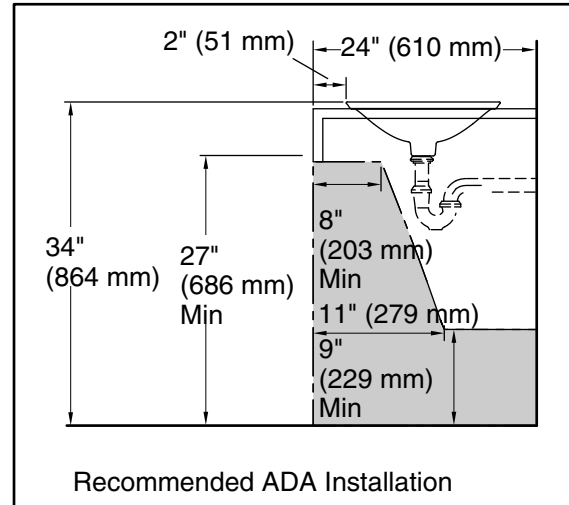

Sartorial™ Herringbone Carillon® Round Wading Pool®

Vessel bathroom sink
K-75748-HD2

Technical Information

All product dimensions are nominal.

- Bowl configuration: Single
- Installation: Drop-in, Vessel
- Bowl area (Only): Diameter: 17-11/16" (449 mm)
  Bowl depth: 4" (102 mm)
  Water depth: 4" (102 mm)
- Template: 1242827, required, included

Notes

Install this product according to the installation instructions.

NOTICE: Countertop manufacturer or cutter must use the current product template available at www.kohler.com, or by calling 1-800-4KOHLER. Kohler Co. is not responsible for cutout errors when the incorrect cutout template is used.

ADA, CSA B651 compliant when installed to the specific requirements of these regulations.