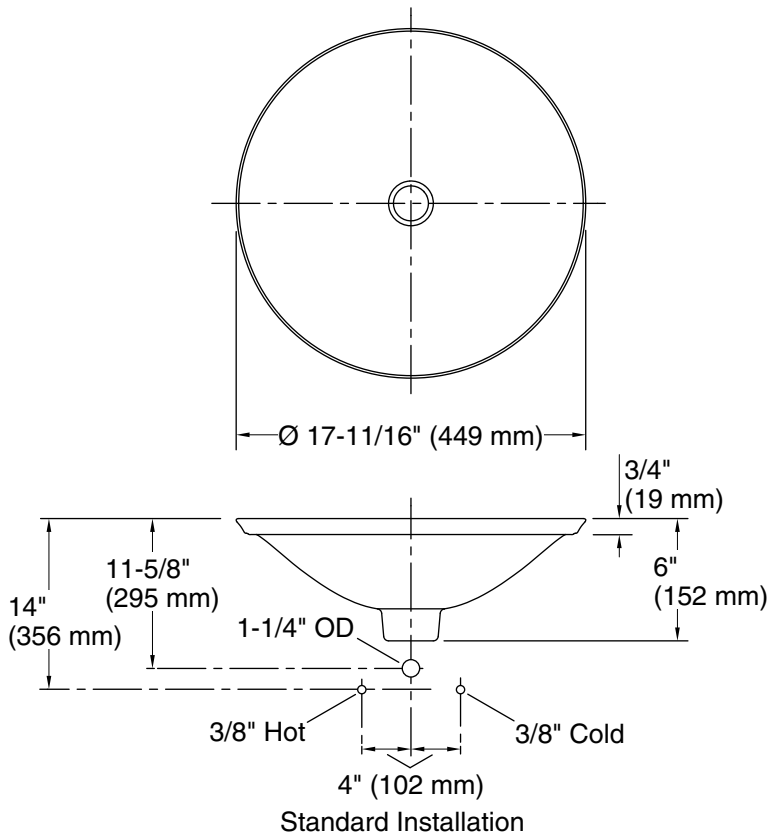

Sartorial™ Herringbone Carillon® Round Wading Pool®

Vessel bathroom sink
K-75748-HD2

Technical Information

All product dimensions are nominal.

- Bowl configuration: Single
- Installation: Drop-in, Vessel
- Bowl area (Only): Diameter: 17-11/16" (449 mm)
  Bowl depth: 4" (102 mm)
  Water depth: 4" (102 mm)
- Template: 1242827, required, included

Notes

Install this product according to the installation instructions.

NOTICE: Countertop manufacturer or cutter must use the current product template available at www.kohler.com, or by calling 1-800-4KOHLER. Kohler Co. is not responsible for cutout errors when the incorrect cutout template is used.

ADA, CSA B651 compliant when installed to the specific requirements of these regulations.