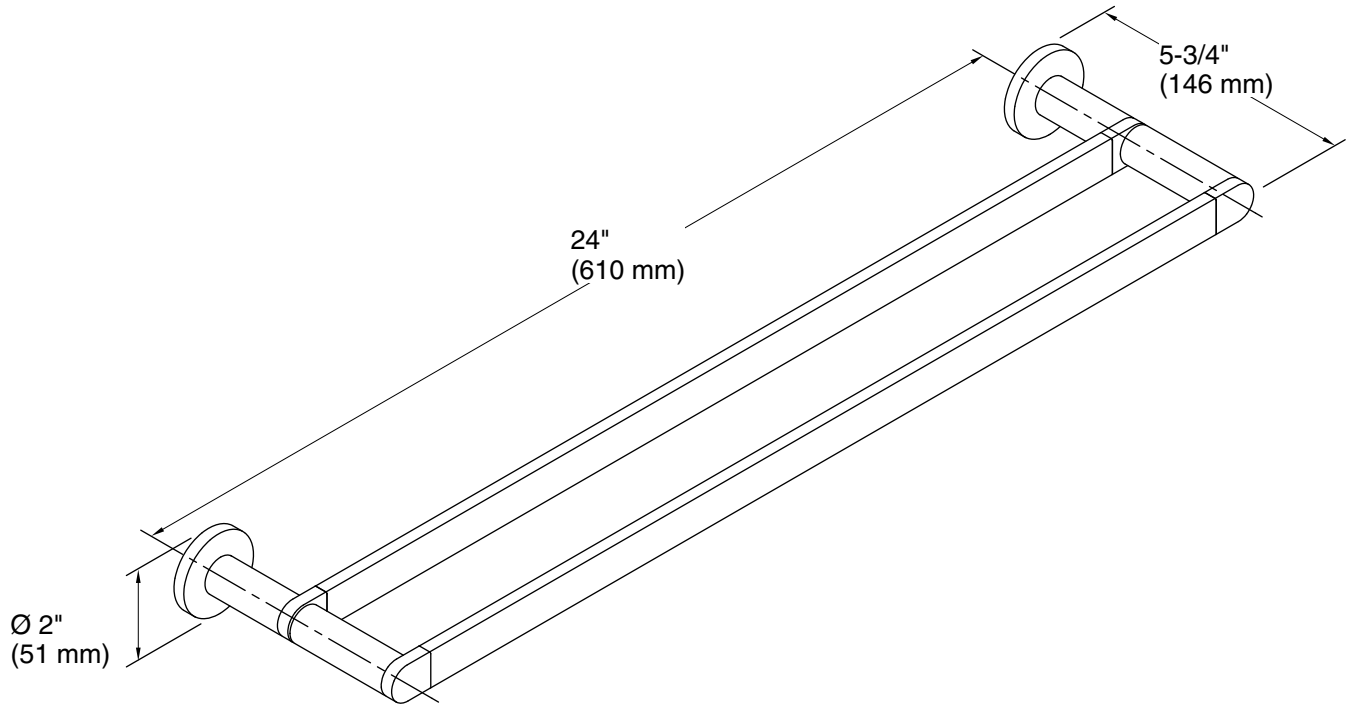

**Composed®**  
24" Double Towel Bar  
**K-73144**

**Features**

- Double bar provides additional storage in bathroom space
- Coordinates with faucets and accessories in the Composed collection

**Material**

### Technical Information

All product dimensions are nominal.

Installation Type: Wall-mount

Material: Zinc, Brass