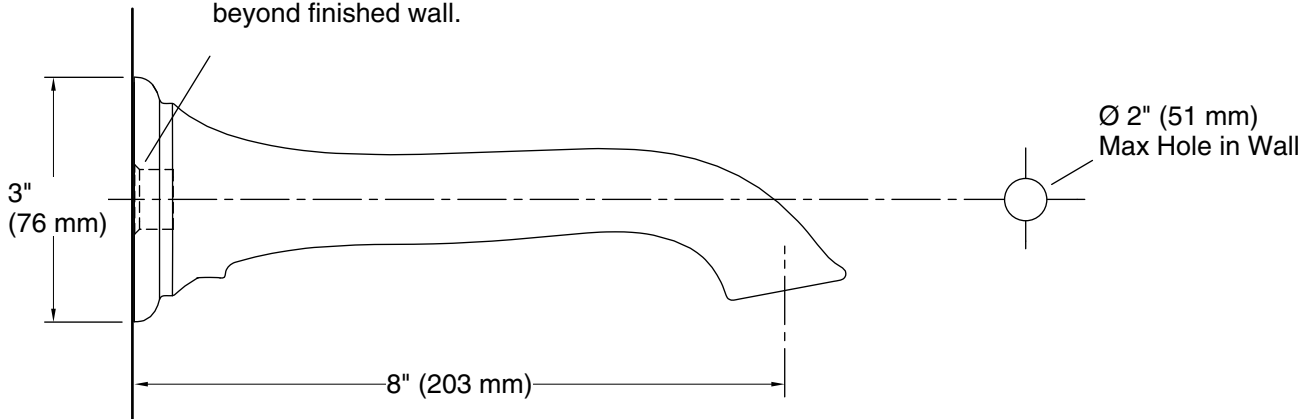

For slip-fit spout, 5/8" OD tube  
must extend 2-1/2" (64 mm)  
beyond finished wall.  
For threaded spout, 1/2" NPT pipe  
must extend 1-3/4" (44 mm)  
beyond finished wall.