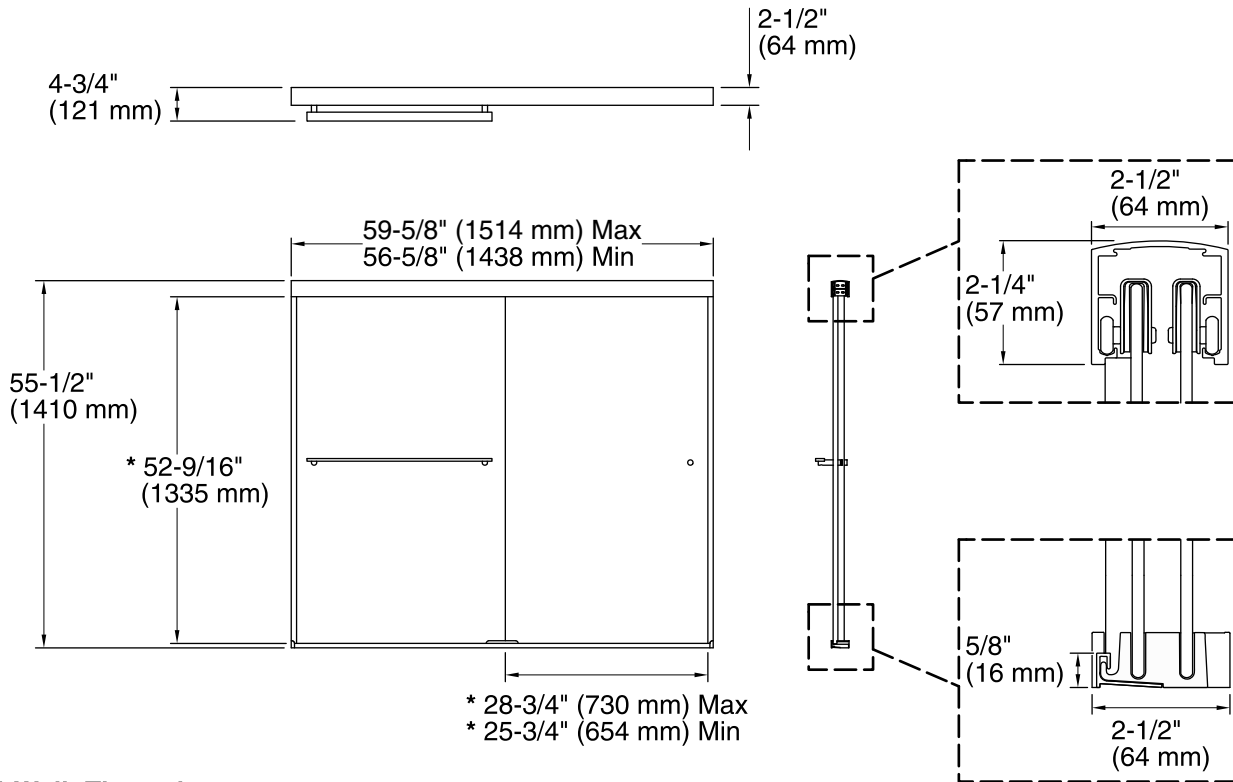

Technology

- Frameless, 5/16-inch-thick tempered Frosted glass.
- Center-guided door system for smooth, quiet sliding action.
- Frameless design with minimal metal allows for greater ease of cleaning.
- Contemporary towel bar and knob combination offers storage on the outside of the door without encroaching on the bathing space.
- Low bottom track creates easy entry and exit to the bathing space.
- CleanCoat® nanotechnology helps prevent bacteria, mildew and water stains on your glass, making it easy to clean and looking new.
- Out-of-plumb adjustability for simpler installation.

* Walk-Through

Technical Information

All product dimensions are nominal.

Installation type:	For bath installation
Opening style:	Sliding/Bypass
Opening Width - Min:	56-5/8" (1438 mm)
Opening Width - Max:	59-5/8" (1514 mm)
Walk-through - Min:	25-3/4" (654 mm)
Walk-through - Max:	28-3/4" (730 mm)
Glass thickness:	5/16" (8 mm)
Glass coating:	CleanCoat®

Notes

Install this product according to the installation guide.

Wall jambs are made of clear plastic and may not cover existing shower door holes.

NOTICE: The vertical opening should be a minimum of 58" (1473 mm) to allow clearance for installing the top track over the wall jambs.