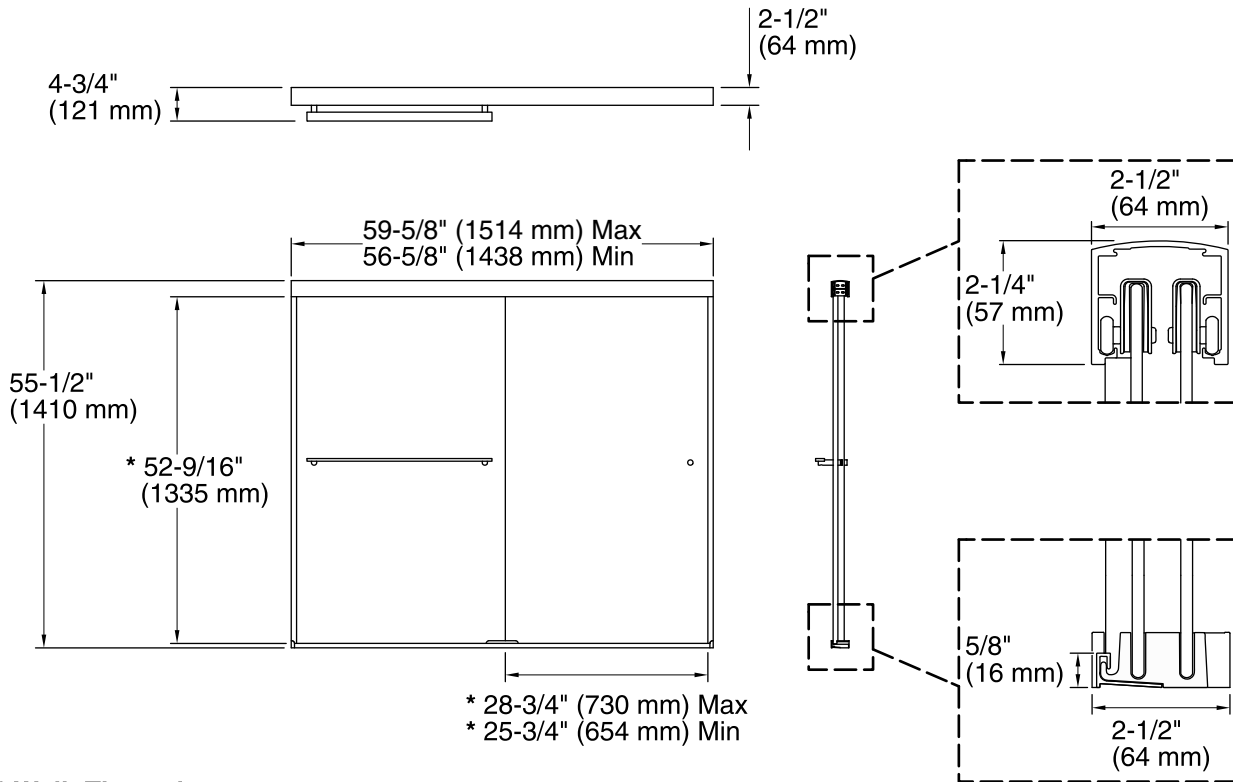

* Walk-Through

Technical Information

All product dimensions are nominal.

Installation type:	For bath installation
Opening style:	Sliding/Bypass
Opening Width - Min:	56-5/8" (1438 mm)
Opening Width - Max:	59-5/8" (1514 mm)
Walk-through - Min:	25-3/4" (654 mm)
Walk-through - Max:	28-3/4" (730 mm)
Glass thickness:	1/4" (6 mm)
Glass coating:	CleanCoat®

Notes

Install this product according to the installation guide.

Wall jambs are made of clear plastic and may not cover existing shower door holes.

NOTICE: The vertical opening should be a minimum of 58" (1473 mm) to allow clearance for installing the top track over the wall jambs.