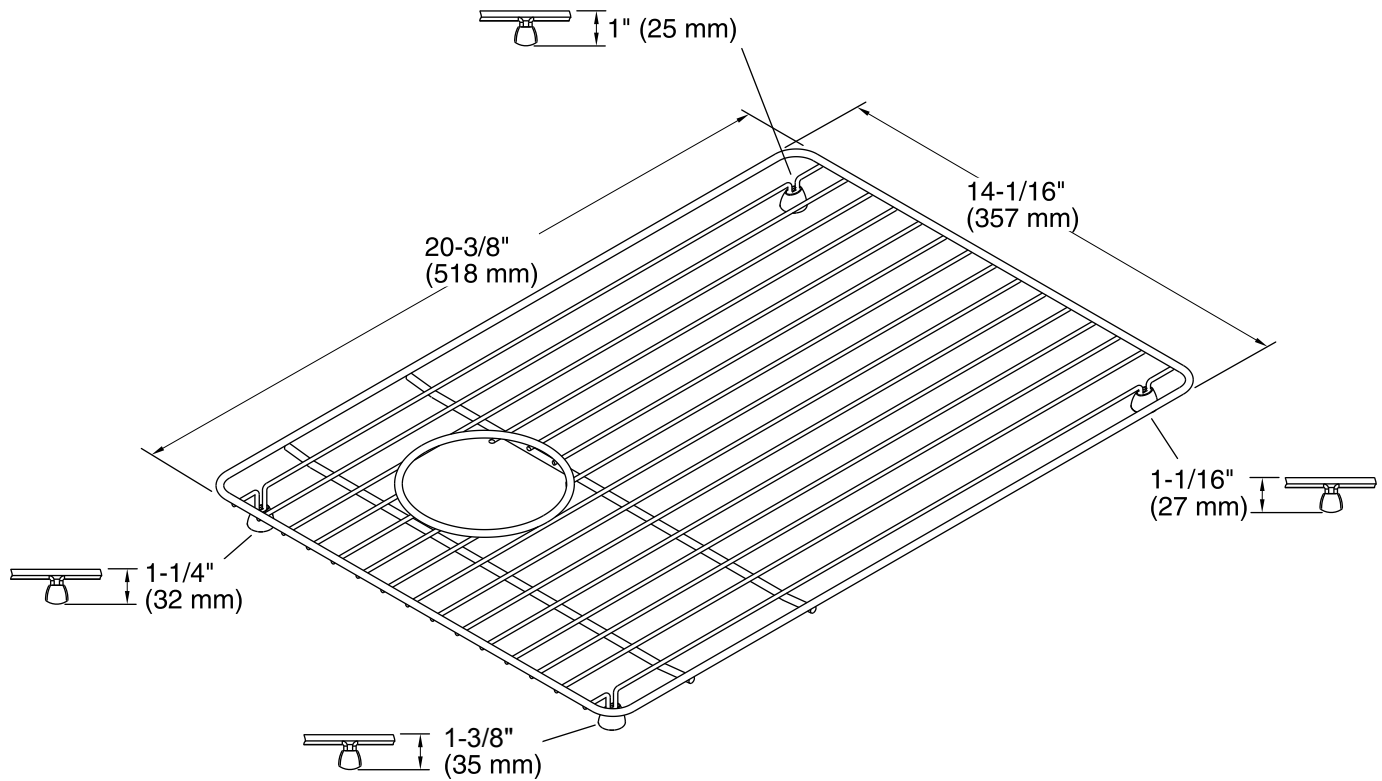

Technical Information

All product dimensions are nominal.

Material: Stainless Steel