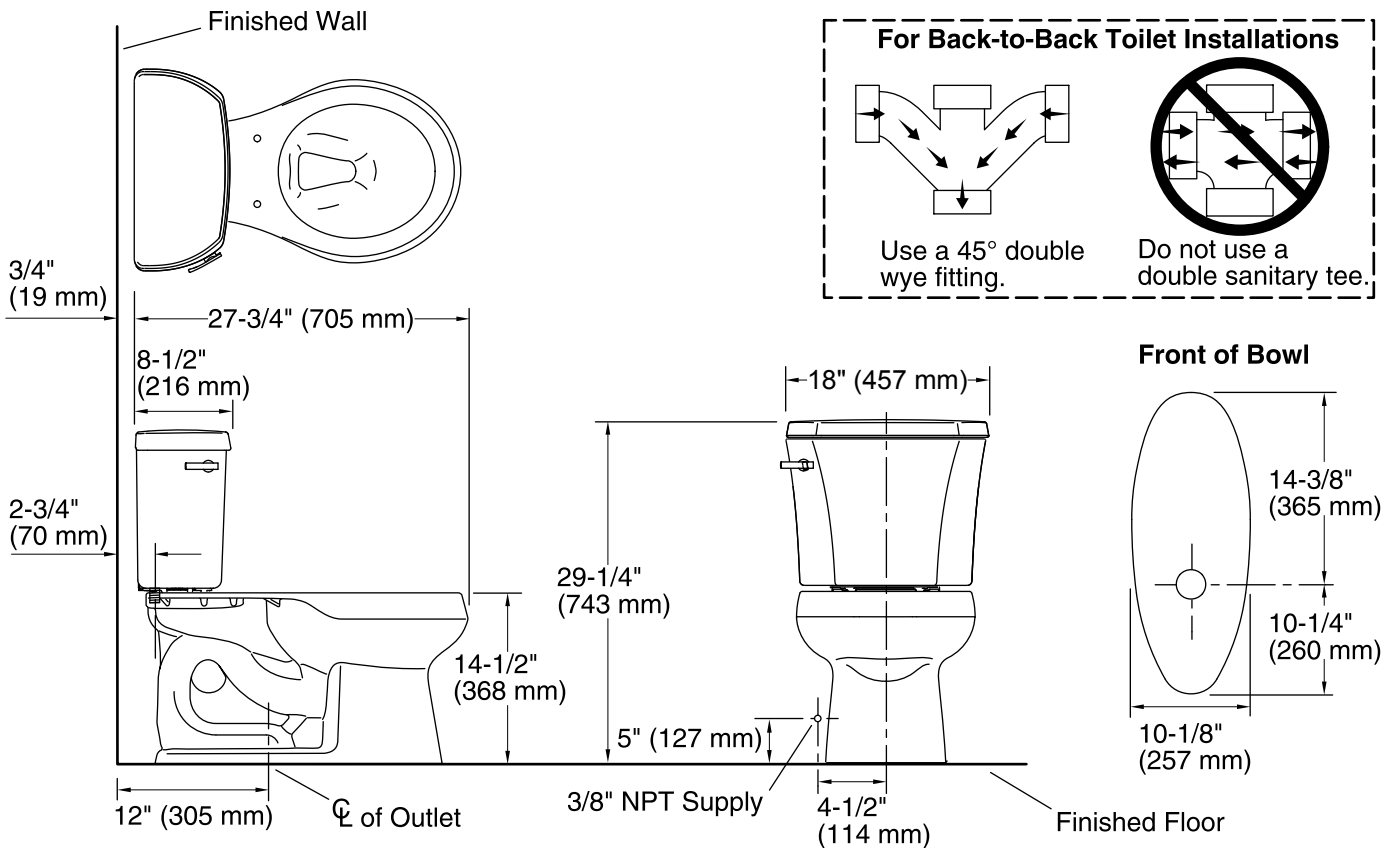

Features

- Two-piece toilet.
- Round-front bowl offers an ideal solution for smaller baths and powder rooms.
- 1.6 gallons per flush (gpf).
- Standard left-hand trip lever included.
- Combination consists of the K-4468 tank and the K-4197 bowl.
- Coordinates with other products in the Wellworth collection.

Installation

- Standard 12-inch rough-in.
- Three-bolt installation.
- Seat and supply line not included.

Recommended Products/Accessories

K-4639 Cachet® Quiet-Close™ Round-Front Toilet Seat
K-5589 Purefresh® Round-Front Toilet Seat
K-76923 Puretide™ Quiet-Close™ round-front manual cleansing toilet seat
K-5420 Low-Profile Bolt Caps
K-9379 Trip Lever
1023457 Wax Ring/Hardware Kit
1265114 Connector Hose

Included Components

Product consists of:

K-4197 Round-Front Bowl
K-4468 Toilet Tank

Additional Components:

Bolt cap accessory pack
Tank accessory pack
Tank cover
Trip lever

Codes/Standards

ASME A112.19.2/CSA B45.1
DOE - Energy Policy Act 1992

Technical Information

All product dimensions are nominal.

Toilet type:	Two-piece, Floor-mount
Waste Outlet:	Floor
Bowl shape:	Round-front
Flush type:	Class Five®
Trap passageway:	2-1/8" (54 mm)
Water Consumption	
Full:	1.6 gpf (6 lpf)
Water surface size:	10-1/2" x 7-3/4" (267 mm x 197 mm)
Rim to water surface:	5-1/4" (133 mm)
Rough-in:	12" (305 mm)
Seat-mounting holes:	5-1/2" (140 mm)