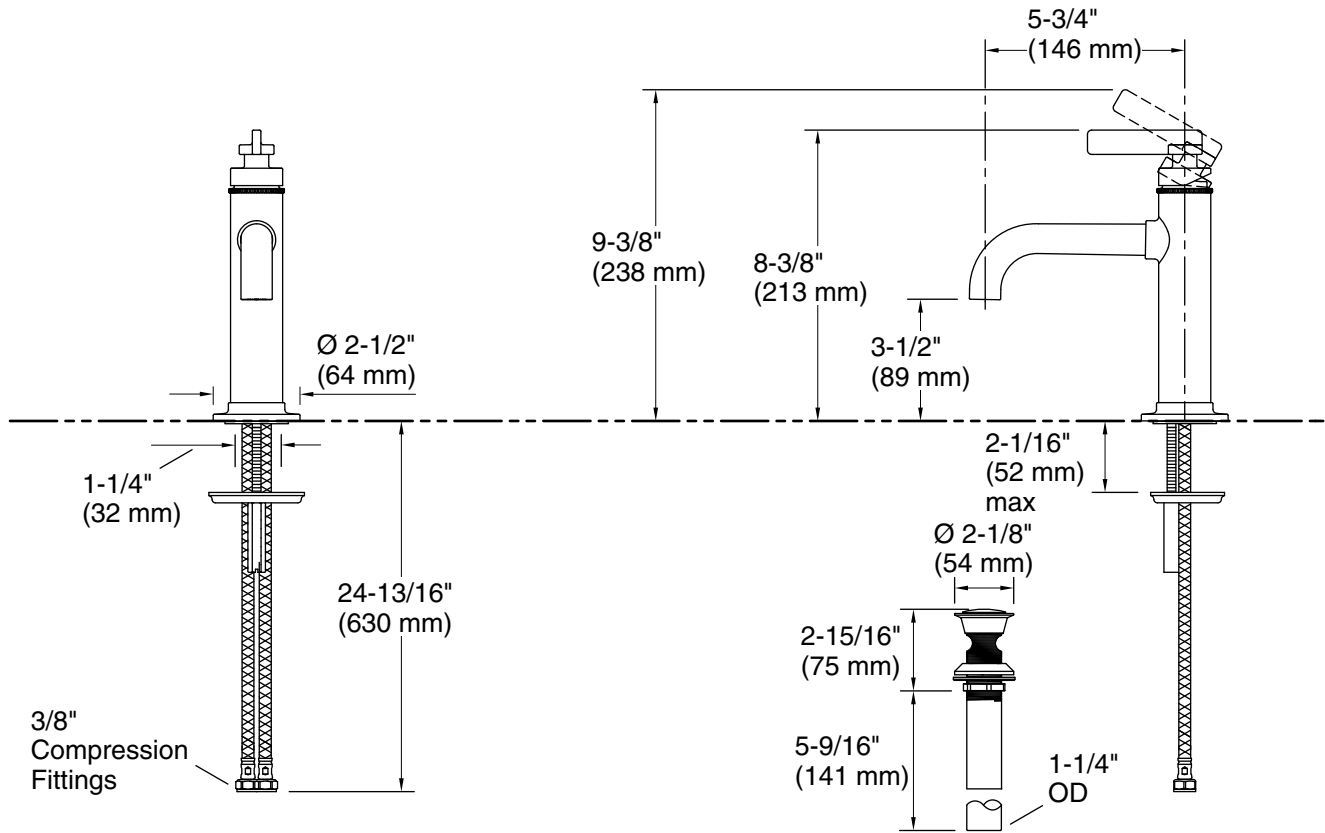

Features

- Designed in collaboration with Studio McGee
- A single handle controls both on/off activation and temperature setting
- 5-3/4" (146 mm) spout reach
- 0.5 gpm (1.9 lpm) maximum flow rate at 60 psi (4.14 bar)
- KOHLER® ceramic disc valves exceed industry longevity standards for a lifetime of durable performance
- Metal touch-activated drain with 1-1/4" tailpiece
- Coordinates with other products in the Castia collection

Material

- Premium metal construction for durability and reliability
- KOHLER® finishes resist corrosion and tarnishing

Installation

- For single-hole or 4" (102 mm) centerset installation (escutcheon plate included)
- Preattached flexible supply lines simplify installation

Technical Information

All product dimensions are nominal.

Faucet:

Flow rate: 0.5 gal/min (1.9 l/min)

Pressure: 60 psi (4.1 bar)

Drain included: Yes

Drain with overflow: No

Notes