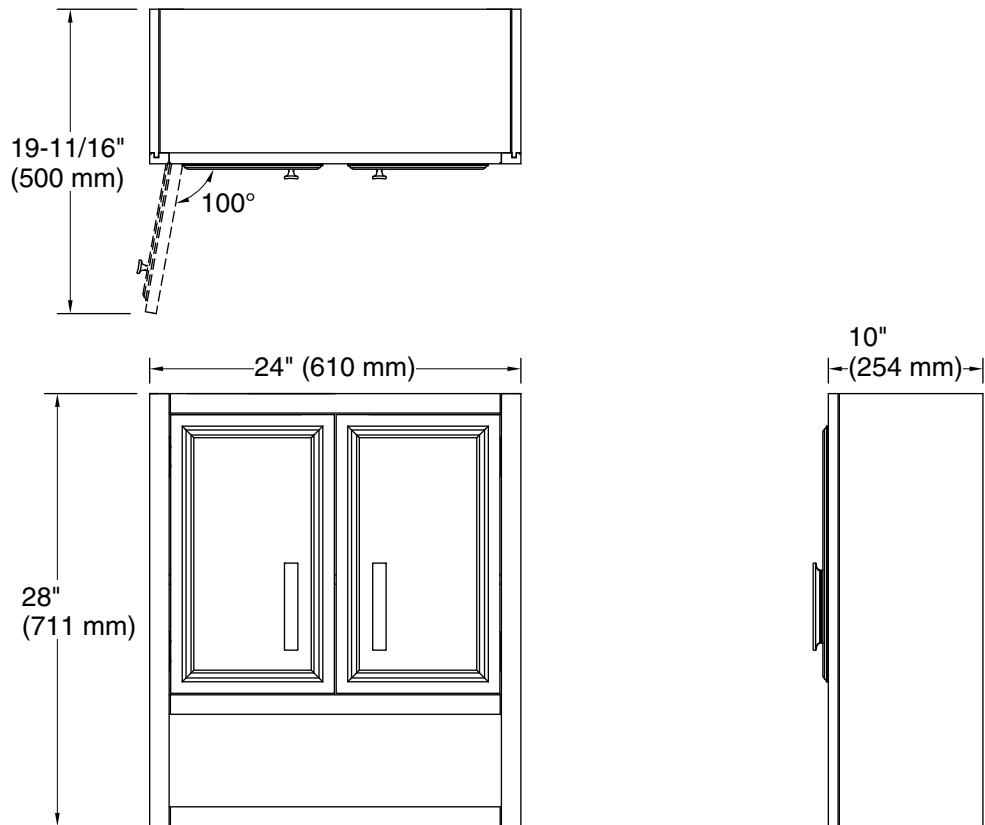

KOHLER®

Southerk™
28" x 24" wall cabinet
K-33549-ASB

Features

- Open shelf offers easy access to storage, while interior shelf provides ample space for extra toilet paper.
- Three-way adjustable soft-close door hinges with 100° opening capability for easy cabinet access.
- Finish-matched 10"-deep cabinet interior.
- Customize your storage with optional accessories such as floor liners, drawer organizers, and perfectly sized containers (sold separately).
- Coordinates with K-33550 upgraded hardware finishes (sold separately).

Technical Information

All product dimensions are nominal.

Notes

Install this product according to the installation instructions.