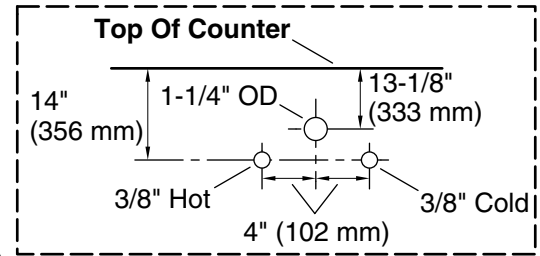

Waste Pipe Location Information