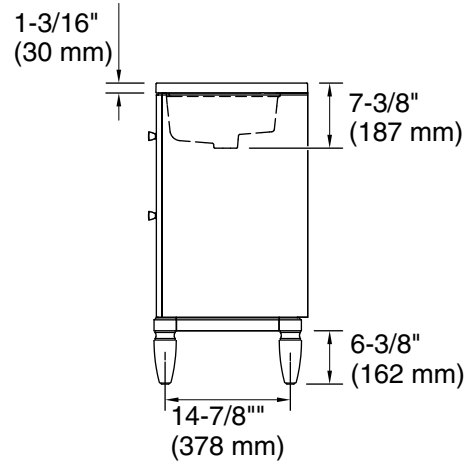

### Features

- Four full-extension 12¾" (325 mm) drawers with soft-close side-mount slides.
- Three-way adjustable soft-close door hinges with 100° opening capability for easy cabinet access.
- 18" (457 mm) cabinet interior provides ample storage space.
- Finish-matched cabinet interior offers generous clearance for plumbing.
- Quartz vanity top adds beauty and long-lasting durability.
- Customize your storage with optional accessories such as floor liners, drawer organizers, and perfectly sized containers (sold separately).
- Coordinates with K-33542 upgraded hardware finishes, K-25817 quartz backsplash, and K-25819 quartz side splash (sold separately).

### Technical Information

All product dimensions are nominal.