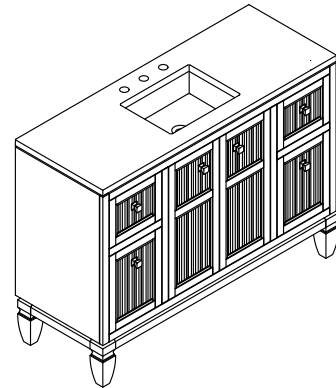

Features

- Four full-extension 12¾" (325 mm) drawers with soft-close side-mount slides.
- Three-way adjustable soft-close door hinges with 100° opening capability for easy cabinet access.
- 18" (457 mm) cabinet interior provides ample storage space.
- Finish-matched cabinet interior offers generous clearance for plumbing.
- Quartz vanity top adds beauty and long-lasting durability.
- Customize your storage with optional accessories such as floor liners, drawer organizers, and perfectly sized containers (sold separately).
- Coordinates with K-33542 upgraded hardware finishes, K-25817 quartz backsplash, and K-25819 quartz side splash (sold separately).

Material

- Solid wood and moisture-resistant MDF.
- Painted exterior.

Installation

- Easy installation – no special tools required.
- Separate vanity top makes for simplified installation.

Recommended Products/Accessories

K-33541-ASB 28" x 24" wall cabinet
K-33540-ASB 70" x 24" linen tower
K-25817 4" x 48" quartz backsplash
K-33585
K-33586
K-33587
K-33588
K-27933
K-27936
K-33542 cabinet knob

Optional Products/Accessories

K-25819 4" x 18" quartz side splash

Codes/Standards

ASME A112.19.2/CSA B45.1
EPA TSCA Title VI
CARB P2

KOHLER® One-Year Limited Warranty

See website for detailed warranty information.