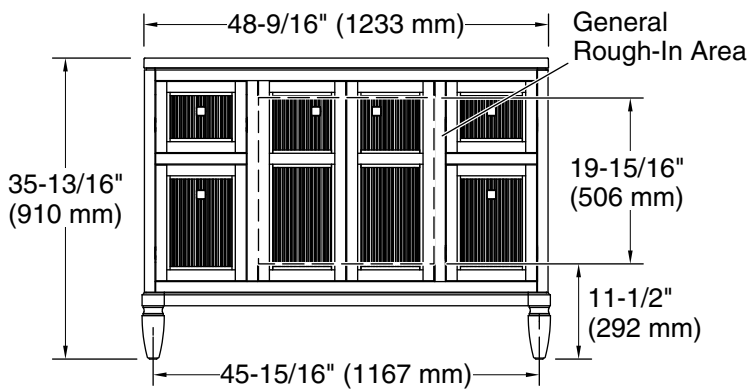

### Features

- Four full-extension 12¾" (325 mm) drawers with soft-close side-mount slides.
- Three-way adjustable soft-close door hinges with 100° opening capability for easy cabinet access.
- 18" (457 mm) cabinet interior provides ample storage space.
- Finish-matched cabinet interior offers generous clearance for plumbing.
- Quartz vanity top adds beauty and long-lasting durability.
- Customize your storage with optional accessories such as floor liners, drawer organizers, and perfectly sized containers (sold separately).
- Coordinates with K-33542 upgraded hardware finishes, K-25817 quartz backsplash, and K-25819 quartz side splash (sold separately).

### Technical Information

All product dimensions are nominal.