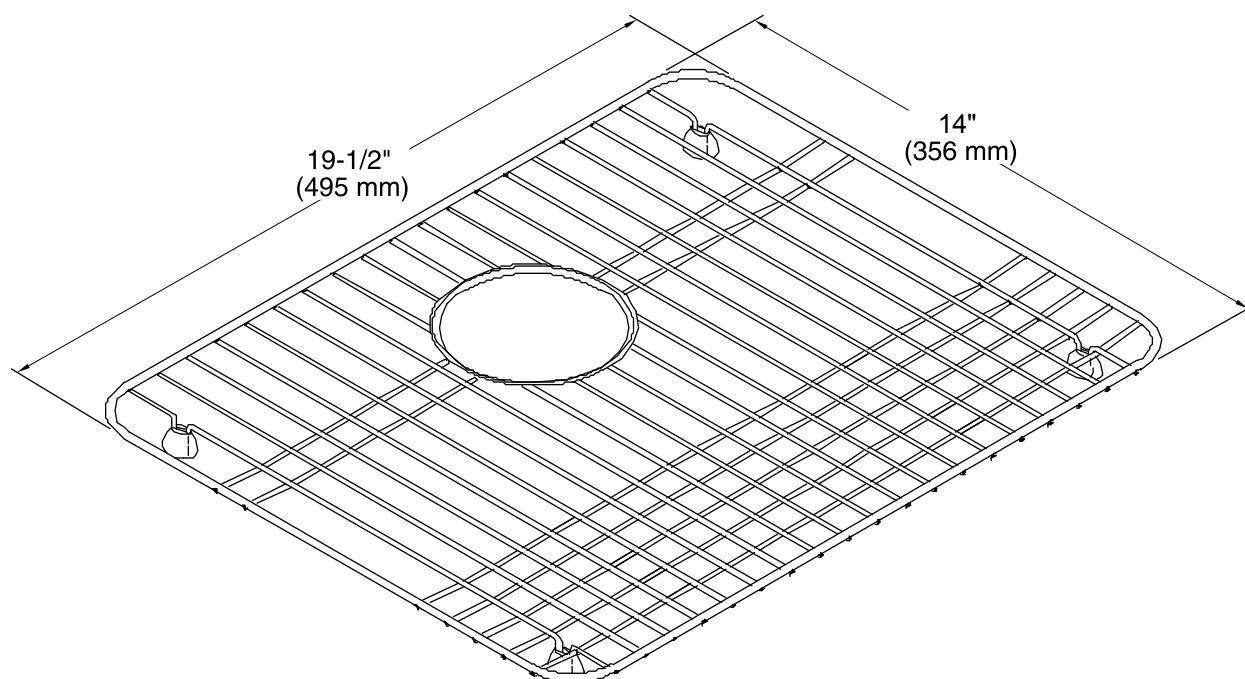

Features

- Fits in the bowl of the K-6585 Iron/Tones kitchen sink.
- Durable stainless-steel construction.
- Helps protect sink surface from daily wear.
- Dishwasher safe.
- Rubber feet provide added protection.

Available Colors/Finishes

Color tiles intended for reference only.

Color	Code	Description
	ST	Stainless Steel
	0	White

Technical Information

All product dimensions are nominal.

Material: Stainless Steel