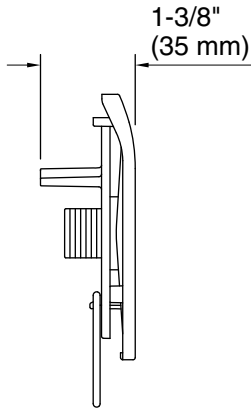

Technical Information

All product dimensions are nominal.

Drain included: No

Notes

Install this product according to the installation guide.