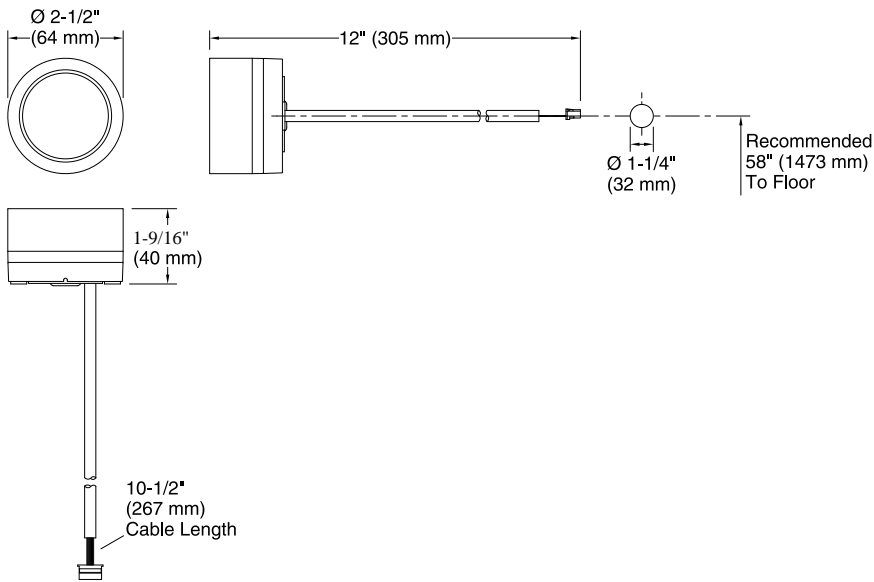

Mounting hardware
RJ11 Cable extension 20 ft
RJ11 Coupler
Removal tool

Codes/Standards

UL 1951
CSA C22.2 No. 14
CSA C22.2 No. 68

KOHLER® Electronic Faucets, Valves, and Controls Five-Year Limited Warranty

Available Colors/Finishes

Color tiles intended for reference only.

Color	Code	Description
	CP	Polished Chrome
	BL	Matte Black

Technical Information

All product dimensions are nominal.

Drain included:	No
Bluetooth® range:	32 ft (0.8 m)
Bluetooth® version:	4.1
Max. Ambient temp:	140°F (60°C)
Min. Operating temp:	86°F (30°C)
Max. Operating temp:	120°F (48.9°C)
Max. Relative humidity condensing:	100%