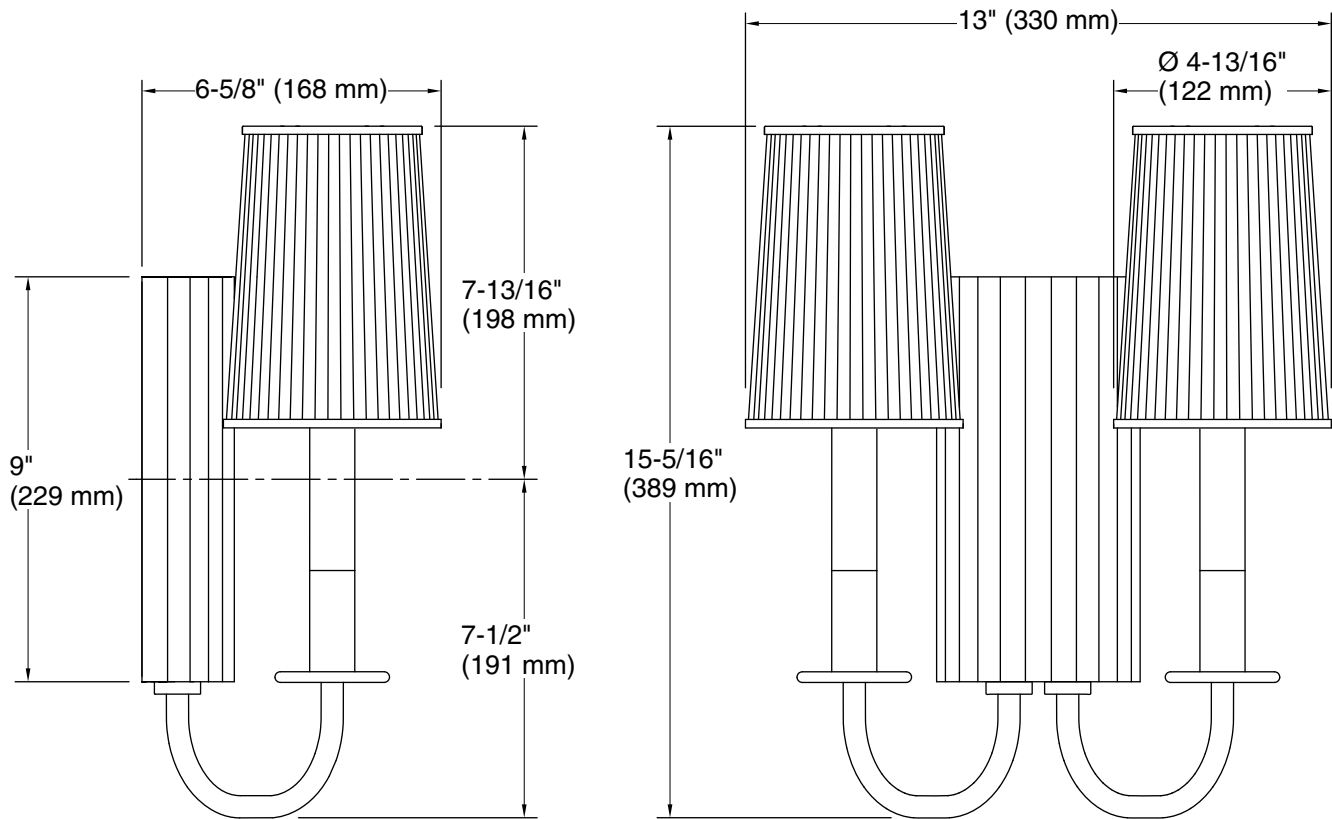

Features

- Scalloped metal details are juxtaposed against a delicate matte ribbed glass shade for dramatic elegance
- A great piece for almost any space — master bathroom, guest bathroom, hallway, or bedside
- Candelabra base (E12) socket, works best with B10 or B11 bulb (sold separately)
- Suitable for damp locations, per UL 1598
- Includes installation hardware

Required Electrical Service

One circuit required.

120 V, 60 Hz

Technical Information

All product dimensions are nominal.

Installation Type: Wall-mount
Material: Steel, Brass, Glass
Number of Lights: 2
Lighting Type: Socket-based
Socket Type: E-12 Candelabra
Number of Shades: 2
Shade Type: Glass - frosted