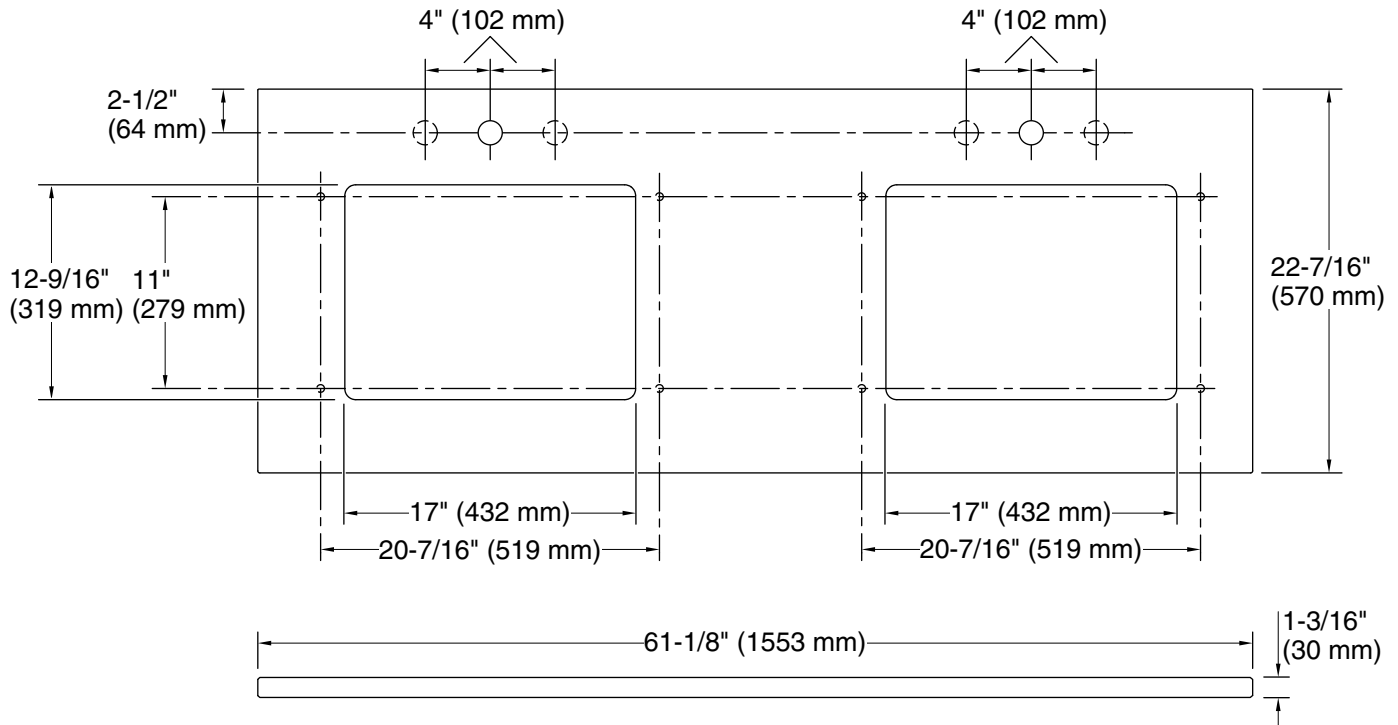

Silestone® quartz 61" vanity top with rectangle cutouts K-28255

Features

- Designed for use with compatible 60" (1524 mm) KOHLER® vanities (sold separately).
- Available in many classic and warm neutral tones to work seamlessly in any decor.
- Pairs beautifully with select KOHLER® and Artist Editions® sinks for a complete solution.
- ½" (12.7 mm) countertop overhang per side.
- Flat, square edges give a crisp, finished look.
- Optional side and backsplashes available (sold separately).
- This product is covered under the Silestone® 25-Year Limited Warranty.

Material

- Silestone® quartz.
- Silestone® quartz.

Installation

- Vanity top.
- Single faucet hole with pilot holes for optional 8" (203 mm) widespread faucet configuration.

Recommended Products/Accessories

Color	Code	Description
	ESR	ET Serena
	EMQ	ET Marquina
	EST	ET Statuario
	MMW	Miami White
	IBZ	

Silestone® quartz 61" vanity top with rectangle cutouts
K-28255

Technical Information

All product dimensions are nominal.