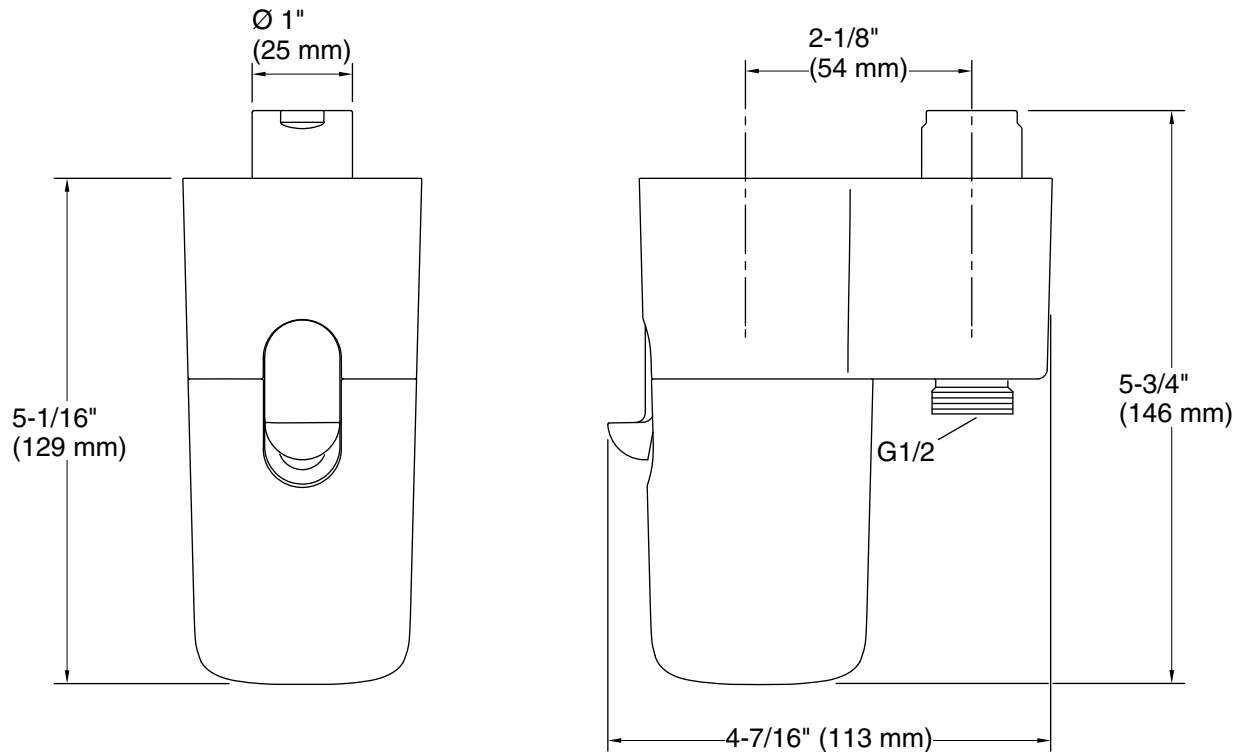

### Features

- Installs on standard wall-mounted supply elbow
- Works with existing custom shower setup (slide bar, shower hose, handshower)
- Designed to work with Sprig shower infusion pods (sold separately)
- Includes wrench for easy installation
- Slide bar, shower hose, handshower, and pods not included

### KOHLER® Faucet Lifetime Limited Warranty

See website for detailed warranty information.

**Technical Information**

All product dimensions are nominal.

**Spout:****Handshower:**

Rated maximum flow: 2.5 gal/min (9.5 l/min)

Pressure: 80 psi (5.5 bar)

**Notes**

Install this product according to the installation instructions.