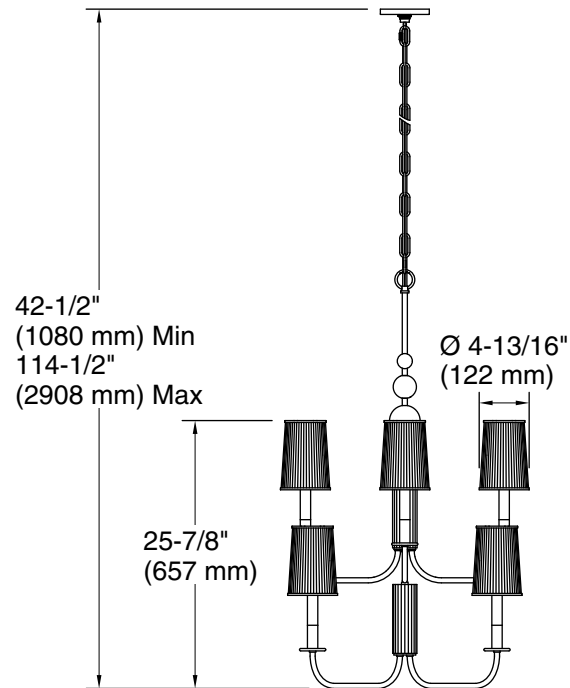

Features

- Scalloped metal center with orb accents is surrounded by candlestick fixtures and delicate matte ribbed glass shades for dramatic elegance
- A great piece for almost any space — especially in a foyer or dining room
- Candelabra base (E12) socket, works best with B10 or B11 bulb (sold separately)
- Suitable for damp locations, per UL 1598
- Includes installation hardware

UL 1598
CSA C22.2 No. 250.0

KOHLER® Indoor Lighting Fixtures Limited Warranty

See website for detailed warranty information.

Available Colors/Finishes

Color tiles intended for reference only.

Color	Code	Description
	SNL	Polished Nickel
	2PL	Polished Brass
	GNL	Gunmetal

Required Electrical Service

One circuit required.

120 V, 60 Hz

Technical Information

All product dimensions are nominal.

Installation Type:	Ceiling-mount
Material:	Steel, Brass, Glass
Number of Lights:	8
Lighting Type:	Socket-based
Socket Type:	E-12 Candelabra
Number of Shades:	8
Shade Type:	Glass - frosted
Hanging Type:	Chain
Height:	42-1/2" (1080 mm) - 114-1/2" (2909 mm)