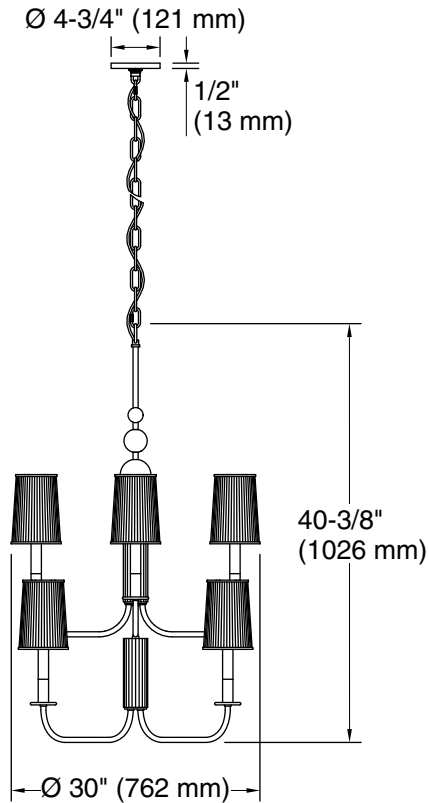

Features

- Scalloped metal center with orb accents is surrounded by candlestick fixtures and delicate matte ribbed glass shades for dramatic elegance
- A great piece for almost any space — especially in a foyer or dining room
- Candelabra base (E12) socket, works best with B10 or B11 bulb (sold separately)
- Suitable for damp locations, per UL 1598
- Includes installation hardware

UL 1598
CSA C22.2 No. 250.0

KOHLER® Indoor Lighting Fixtures Limited Warranty

See website for detailed warranty information.

Available Colors/Finishes

Color tiles intended for reference only.

Color	Code	Description
	SNL	Polished Nickel
	2PL	Polished Brass
	GNL	Gunmetal

Required Electrical Service

One circuit required.

120 V, 60 Hz

Technical Information

All product dimensions are nominal.

Installation Type:	Ceiling-mount
Material:	Steel, Brass, Glass
Number of Lights:	8
Lighting Type:	Socket-based
Socket Type:	E-12 Candelabra
Number of Shades:	8
Shade Type:	Glass - frosted
Hanging Type:	Chain
Height:	42-1/2" (1080 mm) - 114-1/2" (2909 mm)