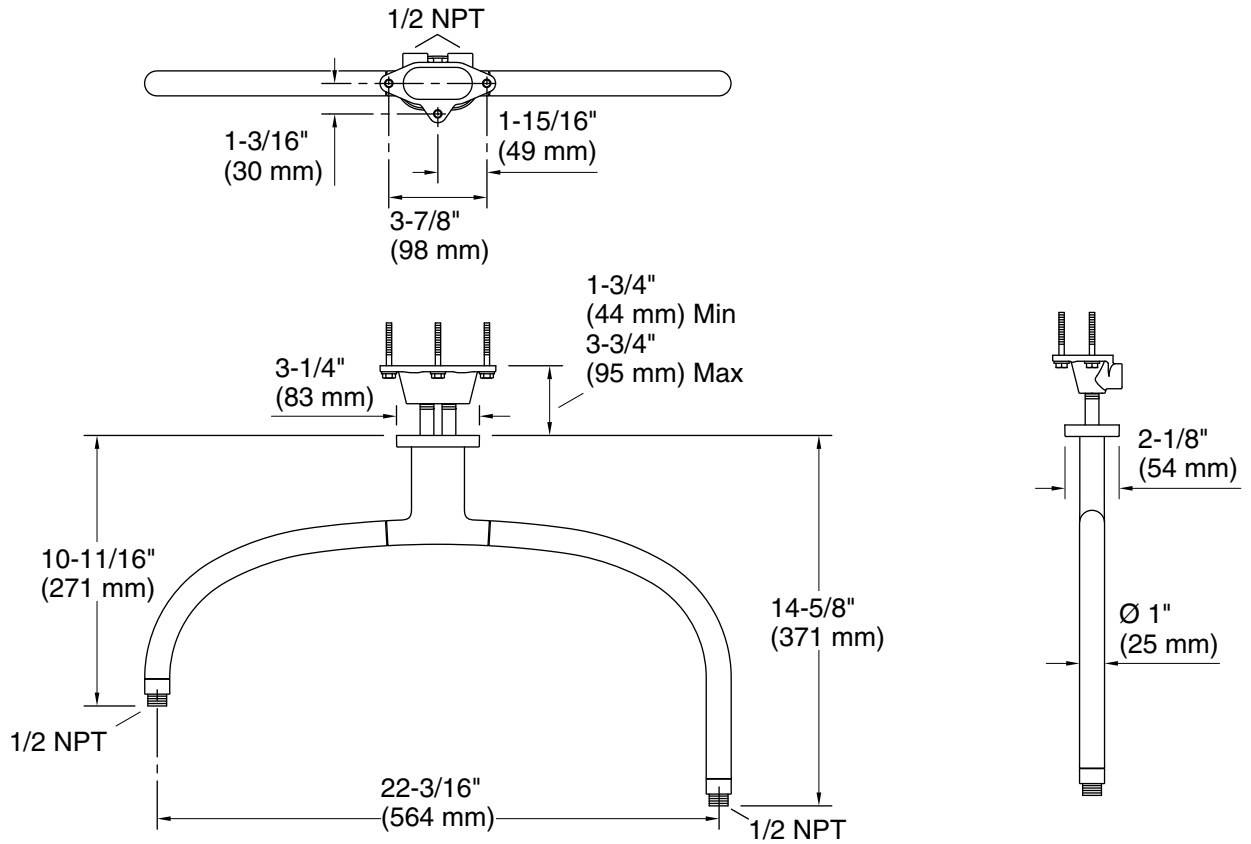

Features

- 14-1/2" x 22" (370.5 x 563 mm) arched dual shower arm
- Compatible with two single-function rainheads or a single-function rainhead and a wand handshower with hose (components sold separately)
- Arms can operate individually or together at the same time

Material

- Brass construction ensures durability and reliability
- KOHLER® finishes resist corrosion and tarnishing

Installation

- Requires valve and diverter or multiport valve (sold separately)
- 1/2 -14 NPT connection
- Ceiling-mount

Color	Code	Description
	CP	Polished Chrome
	BN	Vibrant® Brushed Nickel
	BL	Matte Black
	2MB	Vibrant® Brushed Moderne Brass

Technical Information

All product dimensions are nominal.