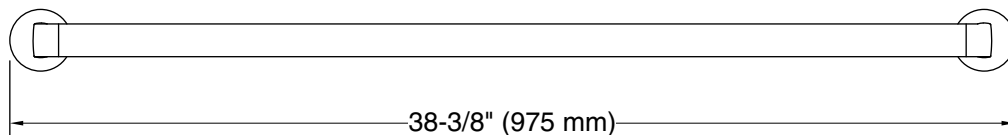

### Features

- 36" (914 mm) bar
- Provides minimum 300 lb load capacity
- Coordinates with other products in the Components collection

### Technical Information

All product dimensions are nominal.

Installation Type: Wall-mount

Material: Zinc, Stainless Steel