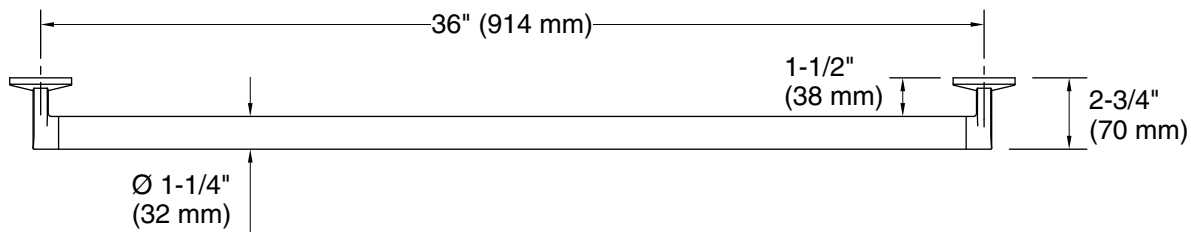

Technical Information

All product dimensions are nominal.

Installation Type: Wall-mount

Material: Zinc, Stainless Steel

Notes

Install this product according to the installation instructions.

WARNING: Risk of personal injury. The wall plates on the grab bar must be mounted to a brace between the wall studs. This will ensure that the weight of the user is adequately supported.

ADA compliant when installed to the specific requirements of these regulations.